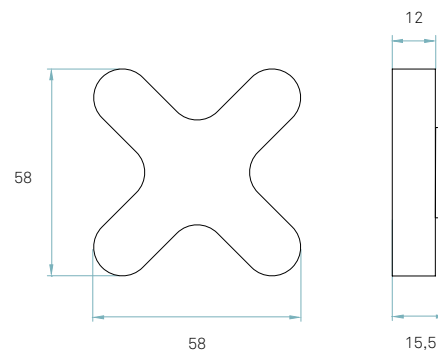

Energy class

A⁺

LED integrated

Details

Input Voltage	Luminous Flux *	CRI	Watt.	CCT	Lifetime (L70)
120 - 277V / 220 - 240V	2219 lm	90	32 W	3000 K	40000h

* Measurements taken using white shades, Veneer Ref: 20 Ivory White