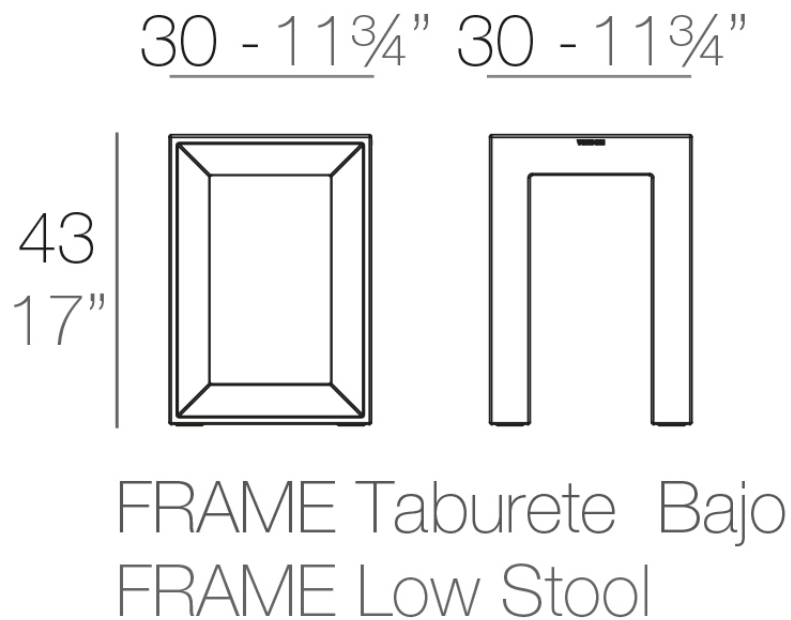

Info

Description

Made of polyethylene resin by rotational moulding. 100% Recyclable. Item suitable for indoor and outdoor use. Available in different finishes.

Weight: 3.05 Kg

Finishes

finishes

BASIC

Ref. 54096