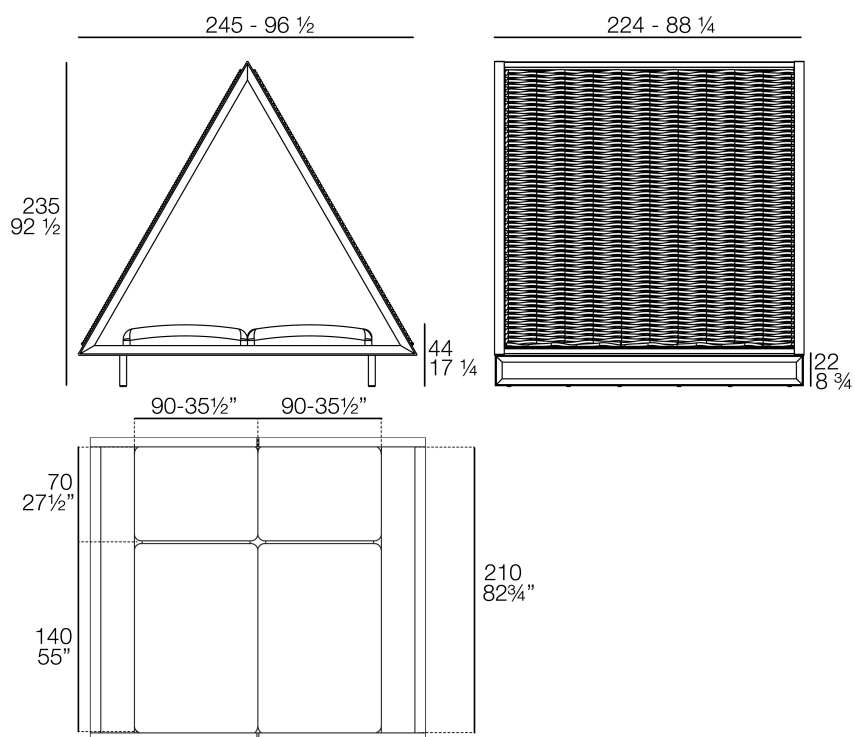

Info

Description

Daybed with a lacquered aluminum frame . The roof is a stainless steel structure with braided rope. Suitable for indoor and outdoor use.

Weight: 235.85 Kg

FRAME VINEYARD Daybed con capota trenzada
 FRAME VINEYARD Daybed with woven rope parasol