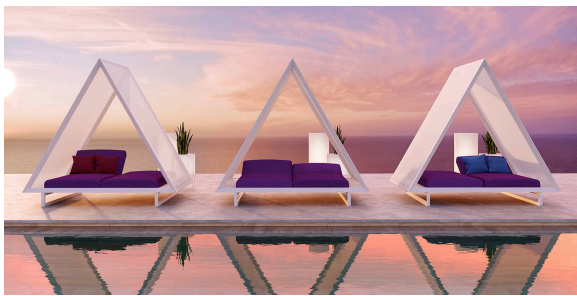

Products / Daybed / Vineyard Daybed. Fabric Roof

Vineyard daybed. fabric roof

by Ramón Esteve

Vineyard Daybed Collection, designed by Ramón Esteve for Vondom, was born from the idea of a **place of refuge**. It's gabled roof is reminiscent of traditional architecture; this piece consists of an aluminum structure and a double reclining mattress that ensures a comfortable and versatile daybed.

Ambients

Products / Daybed / Vineyard Daybed. Woven Rope Roof

Vineyard daybed. woven rope roof

by Ramón Esteve

Vineyard Daybed Collection, designed by Ramón Esteve for Vondom, was born from the idea of a **place of refuge**. It's gabled roof is reminiscent of traditional architecture; this piece consists of an aluminum structure and a double reclining mattress that ensures a comfortable and versatile daybed.

Info

Description

Daybed with a lacquered aluminum frame . The roof is a stainless steel structure with braided rope. Suitable for indoor and outdoor use.

Weight: 235.85 Kg

FRAME VINEYARD Daybed con capota trenzada
 FRAME VINEYARD Daybed with woven rope parasol