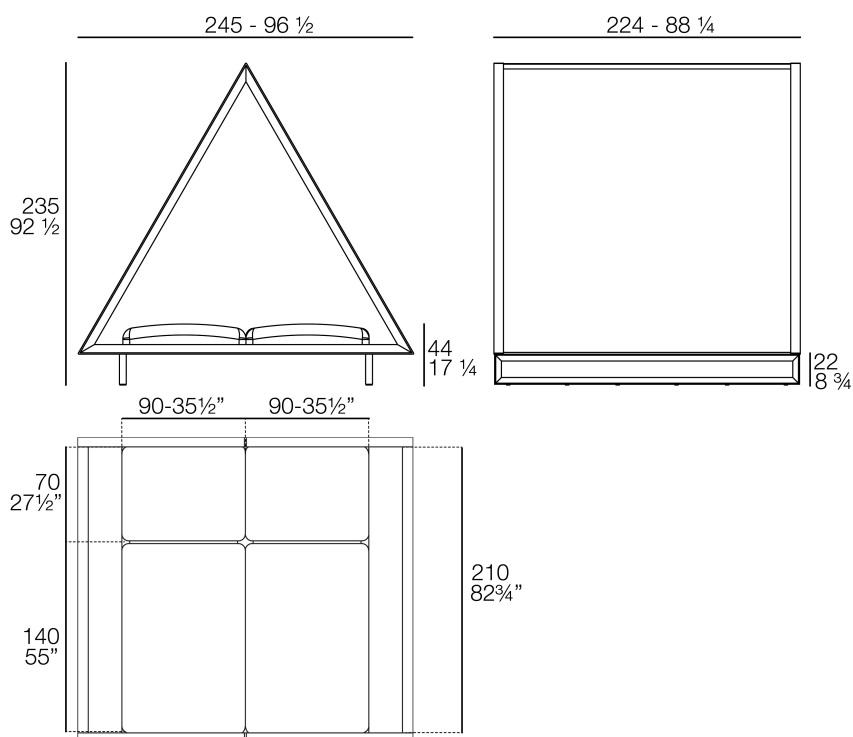

Info

Description

Daybed with a lacquered aluminum frame . The roof is fitted with Sunvision fabric. Suitable for indoor and outdoor use.

Weight: 142.26 Kg

FRAME VINEYARD Daybed con capota de tela
 FRAME VINEYARD Daybed with fabric parasol