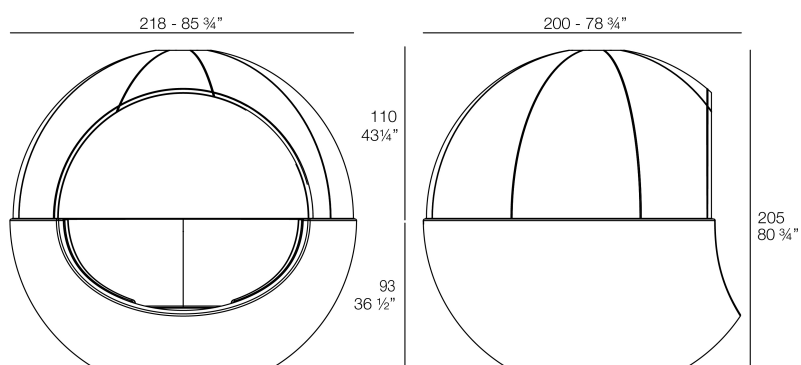

Info

Description

Weight: 129.8 Kg

MOON Daybed con parasol
MOON daybed with sunroof

Accessories

- **4-Pillow pack 60x60 cm.**

4 Pillow pack - 23"1/2"x23"1/2"

- **PACK SOUND BLUETOOTH SYSTEM**