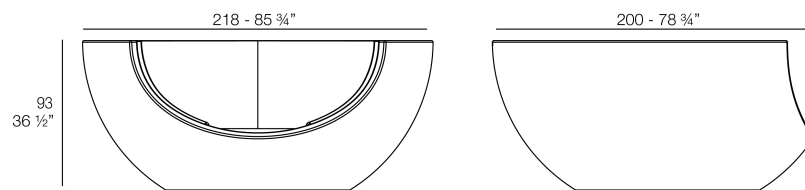

Info

Description

Weight: 93 Kg

MOON Daybed
MOON daybed

Finishes

finishes

BASIC

Ref. 54281