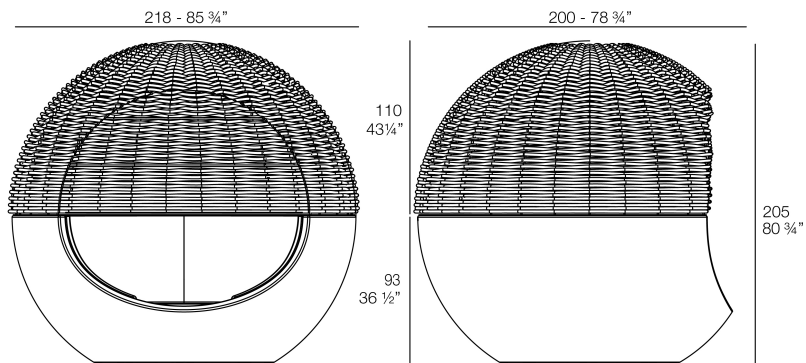

Products / Daybed / Ulm Moon Daybed With Woven Rope Parasol

Ulm moon daybed with woven rope parasol

by Ramón Esteve

Moon Daybed Collection, designed by Ramón Esteve for Vondom. The main characteristic is its circular shape and the rotating system on which its base rests, which allows the piece to rotate on its own axis.

Info

Description

Weight: 172.8 Kg

MOON Daybed con parasol trenzado
MOON daybed with woven rope parasol

Accessories

- **4-Pillow pack 60x60 cm.**

4 Pillow pack - 23"1/2"x23"1/2"

- **PACK SOUND BLUETOOTH SYSTEM**