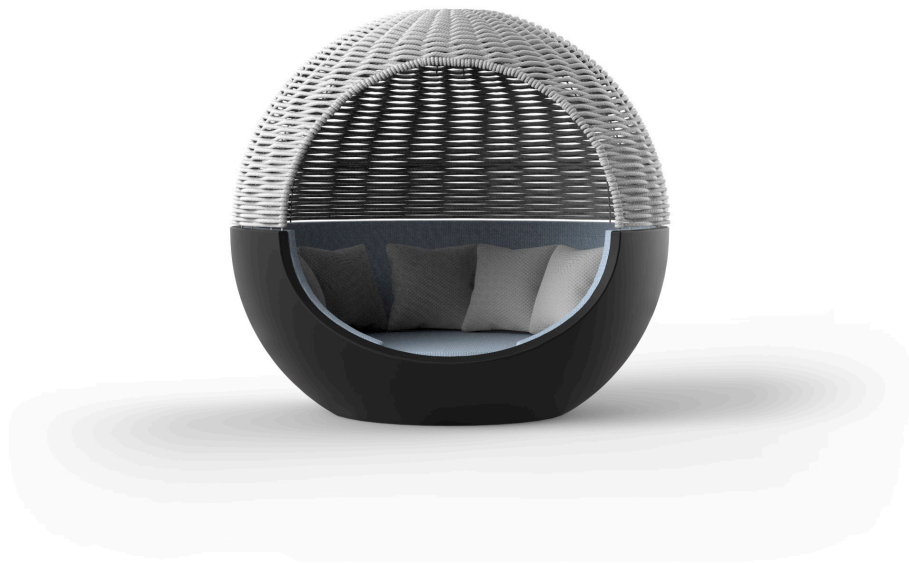

Products / Daybed / Ulm Moon Daybed With Woven Rope Parasol

Ulm moon daybed with woven rope parasol

by Ramón Esteve

Moon Daybed Collection, designed by Ramón Esteve for Vondom. The main characteristic is its circular shape and the rotating system on which its base rests, which allows the piece to rotate on its own axis.

Info

Description

Weight: 172.8 Kg

MOON Daybed con parasol trenzado
MOON daybed with woven rope parasol

Accessories

- **4-Pillow pack 60x60 cm.**

4 Pillow pack - 23"1/2"x23"1/2"

- **PACK SOUND BLUETOOTH SYSTEM**

Link your smartphone or tablet to the sound system via Bluetooth.

Finishes

finishes

BASIC

Ref. 54279

orange

ice

notte blue

Moon Daybed Collection, designed by Ramón Esteve for Vondom. The main characteristic is its circular shape and the rotating system on which its base rests, which allows the piece to rotate on its own axis.