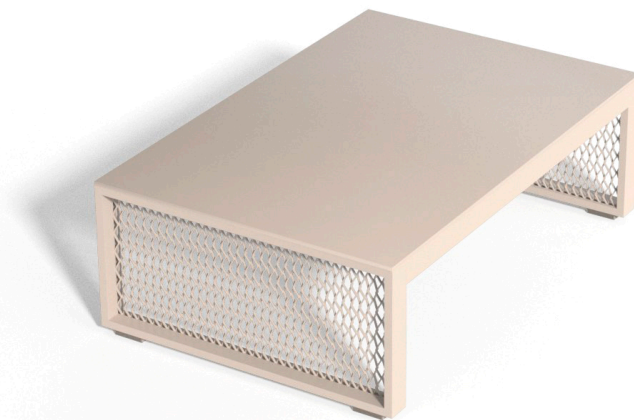

Products / Low Tables / The Factory Coffee Table 120x80x40

# The factory coffee table 120x80x40

by Ramón Esteve

The Factory Collection, designed by Ramon Esteve for Vondom, is **characterized by the aluminum profile and the “deployé” mesh**. Discover this collection of aluminium furniture composed of a modular sofa, an armchair, a lounger, a side table, a lamp, a coffee table, a high table, chairs, and a room divider.

## Description

Composing of an aluminum profile and deployed mesh, all materials and components are resistant to extreme weather conditions. Available in different finishes.

THE FACTORY Mesa Baja 120x80  
THE FACTORY Low Table 47 1/4 x 31 1/2