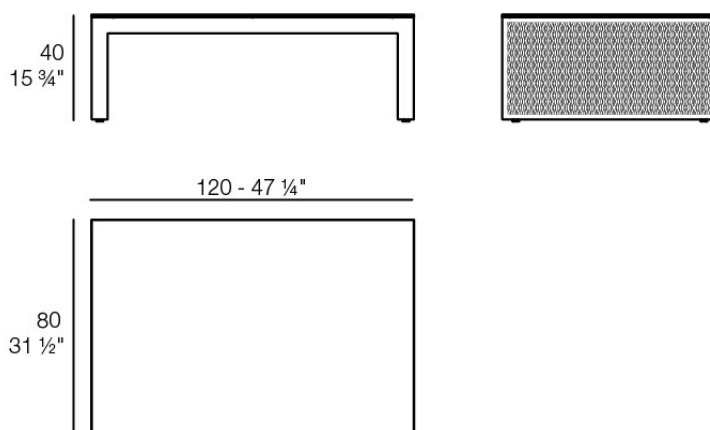

# The factory coffee table 120x80x40

by Ramón Esteve

The Factory Collection, designed by Ramon Esteve for Vondom, is **characterized by the aluminum profile and the “deployé” mesh**. Discover this collection of aluminium furniture composed of a modular sofa, an armchair, a lounger, a side table, a lamp, a coffee table, a high table, chairs, and a room divider.

## Description

Composing of an aluminum profile and deployed mesh, all materials and components are resistant to extreme weather conditions. Available in different finishes.

THE FACTORY Mesa Baja 120x80  
THE FACTORY Low Table 47 1/4 x 31 1/2