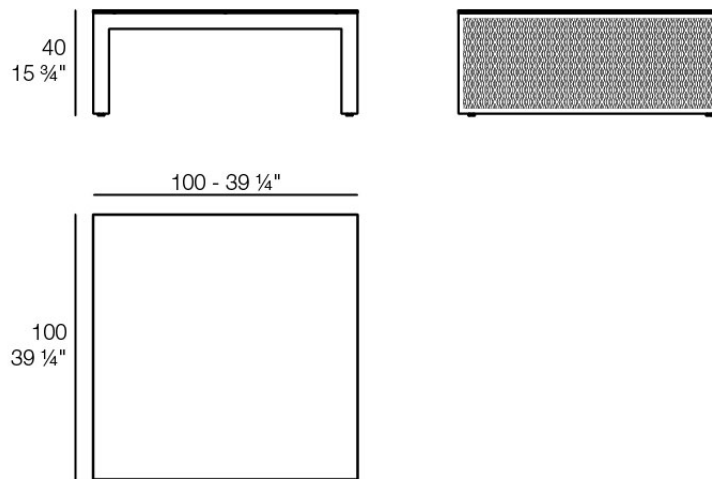

Info

Description

Composing of an aluminum profile and deployed mesh, all materials and components are resistant to extreme weather conditions. Available in different finishes.

THE FACTORY Mesa Baja 100x100
THE FACTORY Low Table 39 1/4"x 39 1/4"