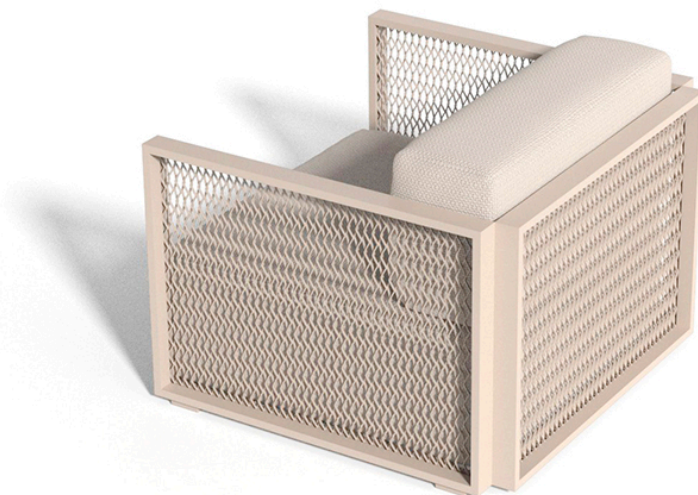

Products / Lounge Chairs / The Factory Lounge Chair

The factory lounge chair

by Ramón Esteve

The Factory Collection, designed by Ramon Esteve for Vondom, is **characterized by the aluminum profile and the “deployé” mesh**. Discover this collection of aluminium furniture composed of a modular sofa, an armchair, a lounger, a side table, a lamp, a coffee table, a high table, chairs, and a room divider.

Info

Description

Made from aluminum and with a very comfortable padding. Our fabrics are available in a wide range of colours and very pleasant to touch. This collection is suitable for an indoor and an outdoor use.

THE FACTORY Butaca
THE FACTORY Armchair

Accessories

- **GLAD**

Soft and cozy fabric suitable for indoor and outdoor use.

Finishes

finishes

LACQUERED

Ref. 54600