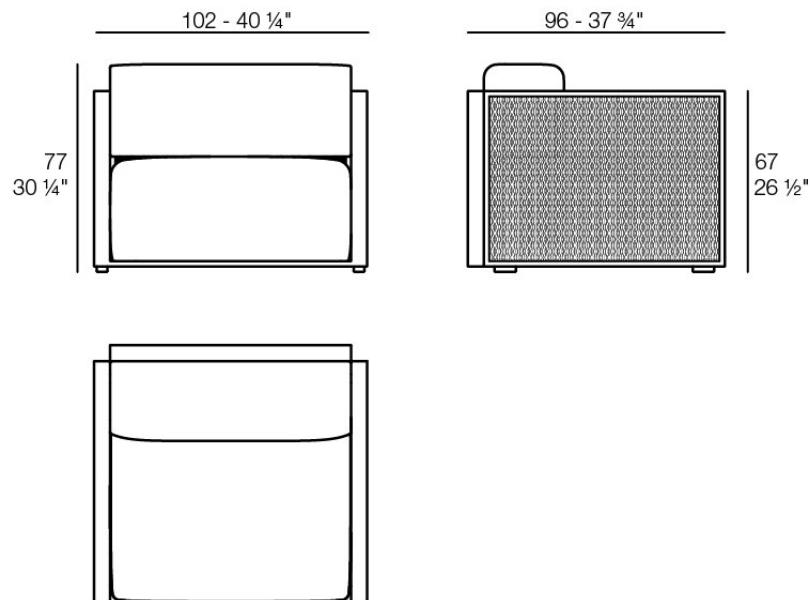

Info

Description

Made from aluminum and with a very comfortable padding. Our fabrics are available in a wide range of colours and very pleasant to touch. This collection is suitable for an indoor and an outdoor use.

THE FACTORY Butaca
THE FACTORY Armchair