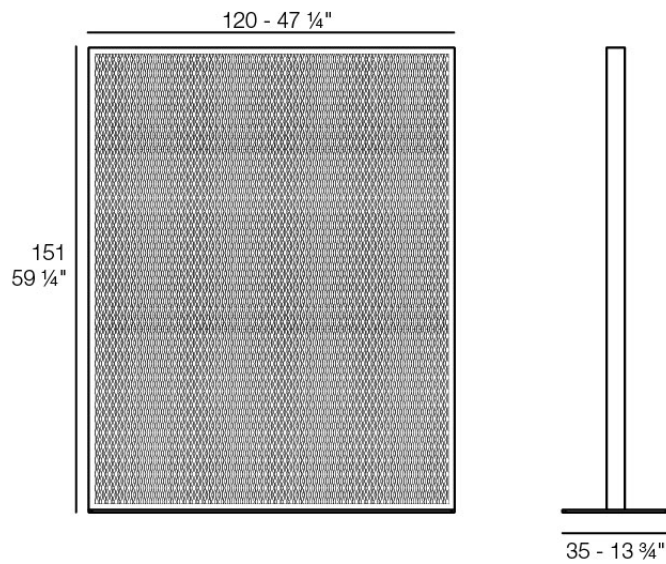

Info

Description

Space divider made with an aluminum profile and deployed mesh, all materials and components are resistant to extreme weather conditions. Available in different finishes.

THE FACTORY Separador de Ambientes 120x150
THE FACTORY Room Divider 47 1/4"x 59 1/4"