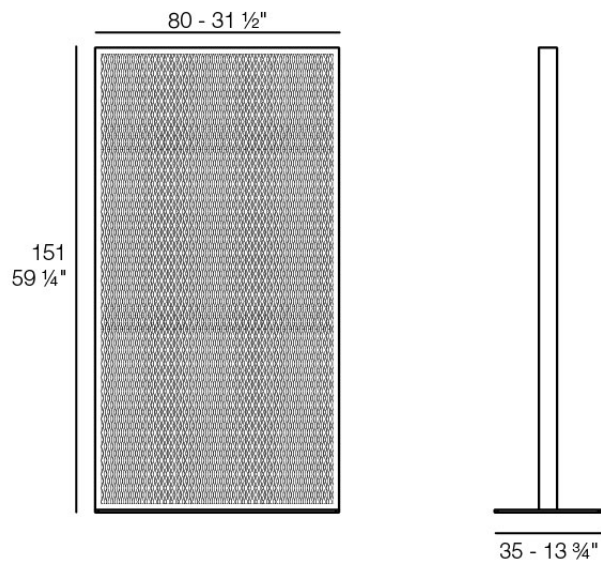

Products / Objects / The Factory Area Divider 80x150

The factory area divider 80x150

by Ramón Esteve

The Factory Collection, designed by Ramon Esteve for Vondom, is **characterized by the aluminum profile and the “deployé” mesh**. Discover this collection of aluminium furniture composed of a modular sofa, an armchair, a lounger, a side table, a lamp, a coffee table, a high table, chairs, and a room divider.

Info

Description

Space divider made with an aluminum profile and deployed mesh, all materials and components are resistant to extreme weather conditions. Available in different finishes.

THE FACTORY Separador de Ambientes 80x150
THE FACTORY Room Divider 31 1/2"x 59 1/4"