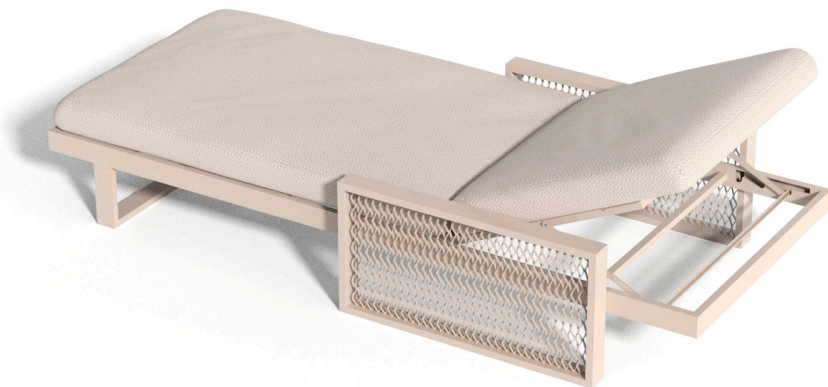

Products / Sun Loungers / The Factory Sun Lounger

The factory sun lounger

by Ramón Esteve

The Factory Collection, designed by Ramon Esteve for Vondom, is **characterized by the aluminum profile and the “deployé” mesh**. Discover this collection of aluminium furniture composed of a modular sofa, an armchair, a lounger, a side table, a lamp, a coffee table, a high table, chairs, and a room divider.

Info

Description

Made from aluminum and with a very comfortable padding. Our fabrics are available in a wide range of colours and very pleasant to touch. This collection is suitable for an indoor and an outdoor use.

by Ramón Esteve

The Factory Collection, designed by Ramon Esteve for Vondom, is **characterized by the aluminum profile and the “deployé” mesh**. Discover this collection of aluminium furniture composed of a modular sofa, an armchair, a lounger, a side table, a lamp, a coffee table, a high table, chairs, and a room divider.

Info

Description

Composing of an aluminum profile and deployed mesh, all materials and components are resistant to extreme weather conditions. Available in different finishes.

THE FACTORY Mesa Tumbona
THE FACTORY Table Sun Lounger