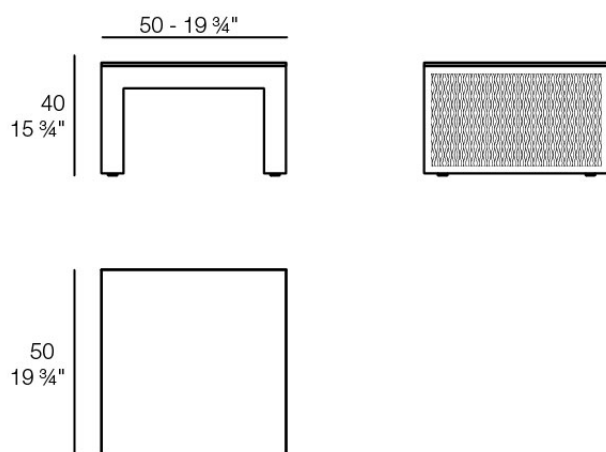

Info

Description

Composing of an aluminum profile and deployed mesh, all materials and components are resistant to extreme weather conditions. Available in different finishes.

THE FACTORY Mesa Tumbona
THE FACTORY Table Sun Lounger