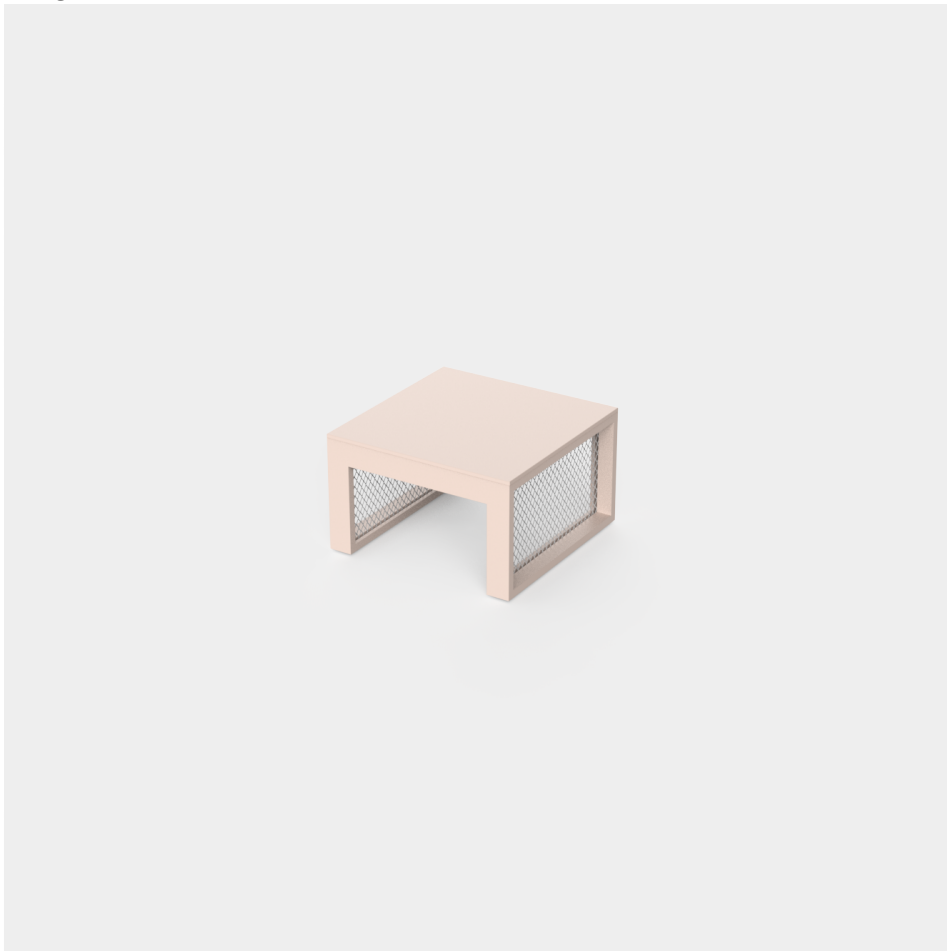

Products / Low Tables / The Factory Table Sun Lounger

The factory table sun lounger

by Ramón Esteve

The Factory Collection, designed by Ramon Esteve for Vondom, is **characterized by the aluminum profile and the “deployé” mesh**. Discover this collection of aluminium furniture composed of a modular sofa, an armchair, a lounger, a side table, a lamp, a coffee table, a high table, chairs, and a room divider.