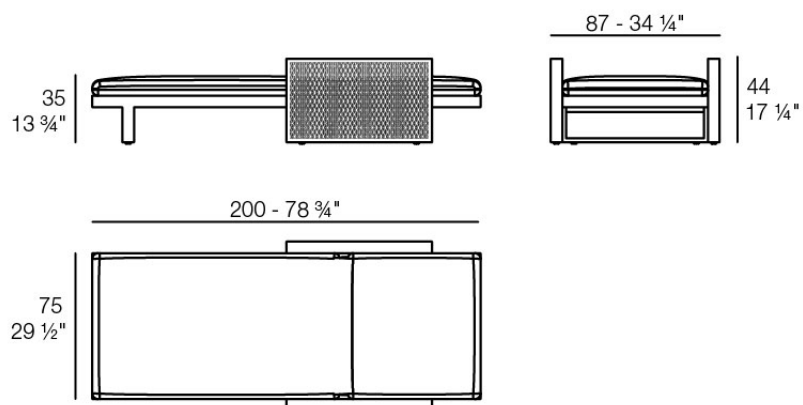

Info

Description

Made from aluminum and with a very comfortable padding. Our fabrics are available in a wide range of colours and very pleasant to touch. This collection is suitable for an indoor and an outdoor use.

THE FACTORY Tumbona
THE FACTORY Sun Lounger