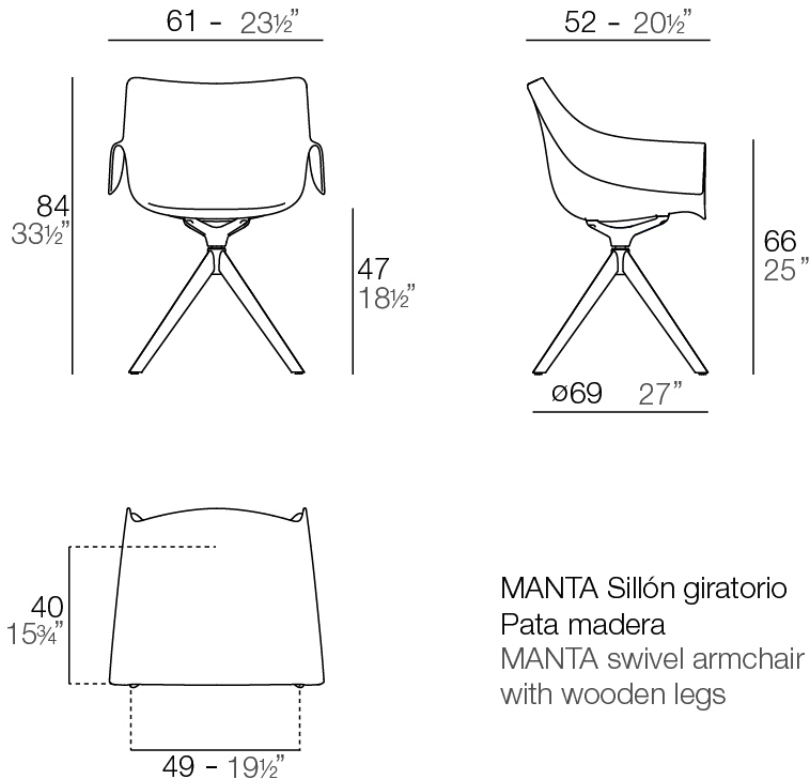

Products / Chairs / Manta Wooden Swivel Armchair

Manta wooden swivel armchair

by Eugeni Quitllet

New outdoor and indoor chair collection. The versatile Manta chair adapts perfectly to any space, whether in a home, office, or public setting. This is all possible thanks to an interchangeable design made up of seats and bases to create countless combinations.

Info

Description

MANTA Sillón giratorio
 Pata madera
 MANTA swivel armchair
 with wooden legs

Finishes

finishes

BASIC PP
Ref. 65055

melon

white