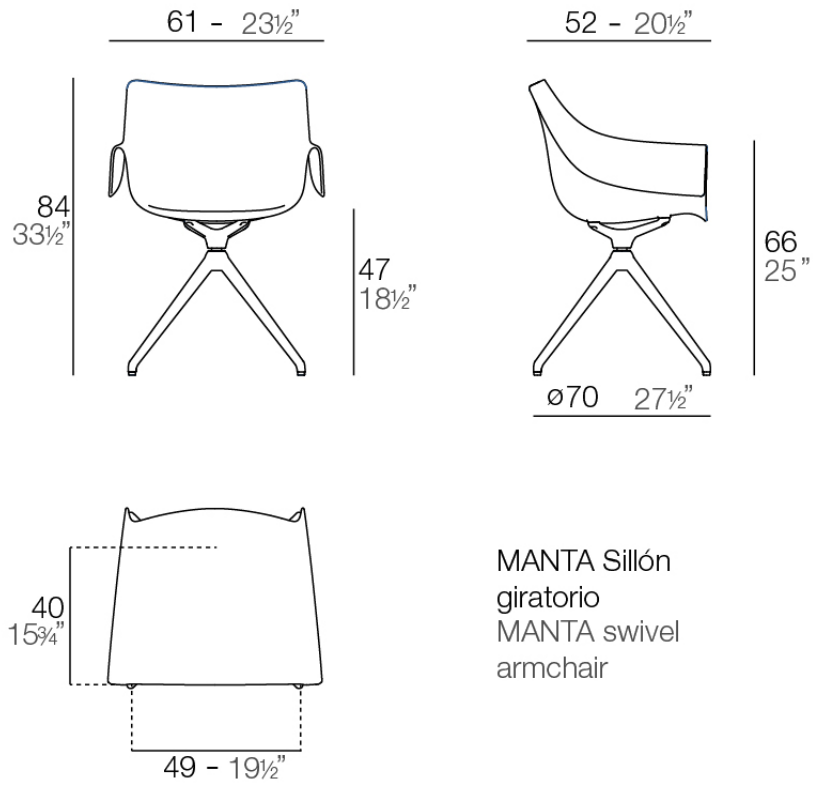

Info

Description

MANTA Sillón
giratorio
MANTA swivel
armchair