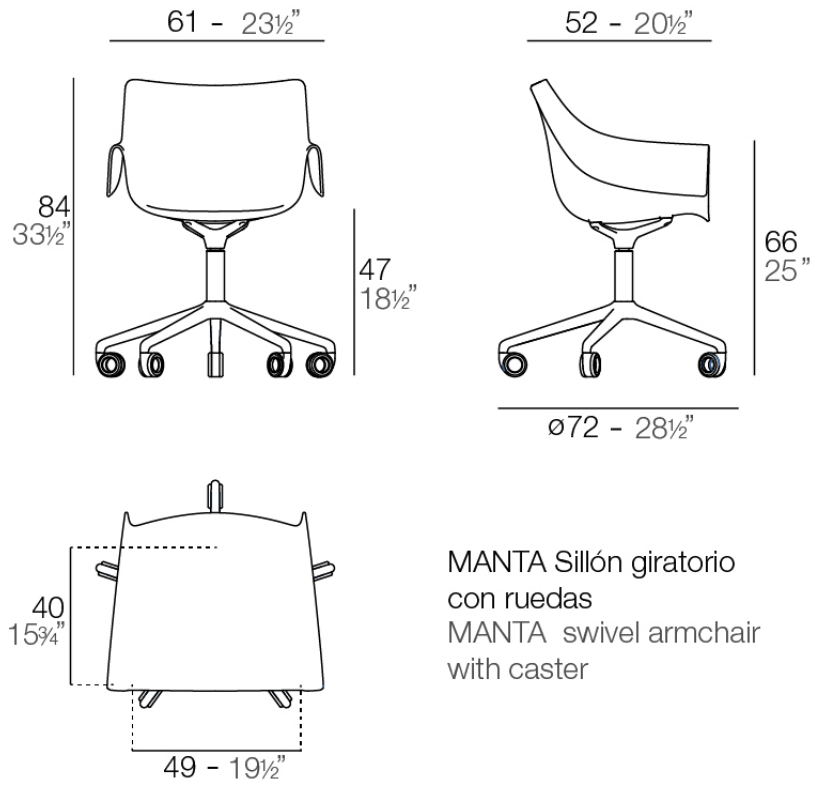

Products / Chairs / Manta Swivel Caster Armchair

Manta swivel caster armchair

by Eugeni Quitllet

New outdoor and indoor chair collection. The versatile Manta chair adapts perfectly to any space, whether in a home, office, or public setting. This is all possible thanks to an interchangeable design made up of seats and bases to create countless combinations.

Info

Description

MANTA Sillón giratorio
con ruedas
MANTA swivel armchair
with caster

Finishes

finishes

BASIC PP
Ref. 65054

melon

white