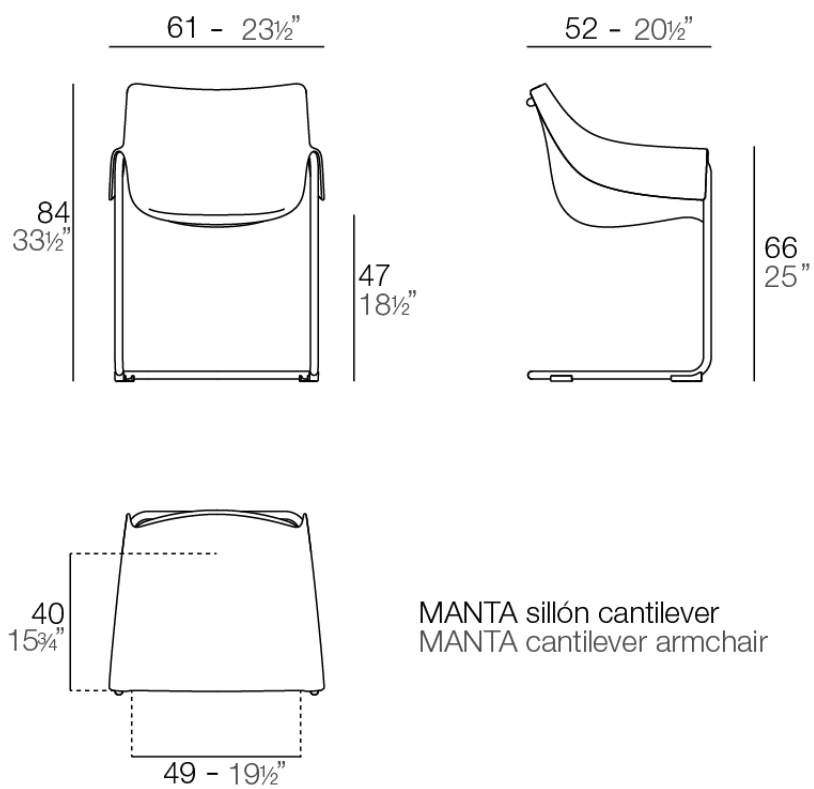

Info

Description