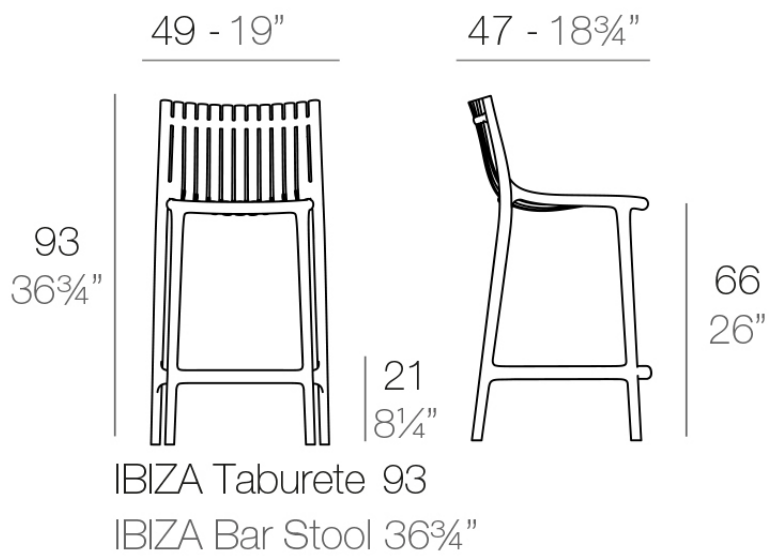

Products / Stools & Ottomans / Ibiza Counter Stool 64,5 Cm

Ibiza counter stool 64,5 cm

by Eugeni Quitllet

“Every idea comes from the light and the sea as life does. . .

From the ephemeral beauty of a season to an everlasting piece to keep this moment of a dream in a permanent frame.

by Eugeni Quitllet

Info

Description

Made of injected polypropylene with fiber glass. Stackable. Available in several colors. Item suitable for indoor and outdoor use.

Weight: 6 Kg

Finishes

finishes

BASIC PP
Ref. 65051

pickle

white

black

ecru

Available in various colors

Ambients

Products / Stools & Ottomans / Ibiza Bar Stool 74,5 Cm

Ibiza bar stool 74,5 cm