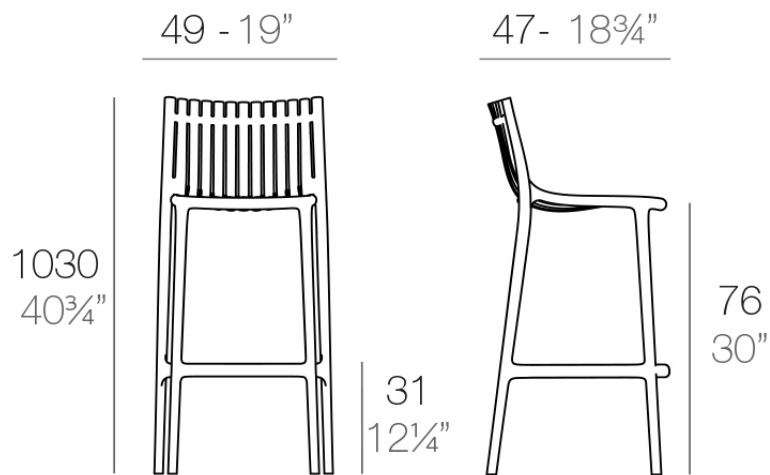

Products / Stools & Ottomans / Ibiza Counter Stool 64,5 Cm

Ibiza counter stool 64,5 cm

by Eugeni Quitllet

“Every idea comes from the light and the sea as life does. . .

From the ephemeral beauty of a season to an everlasting piece to keep this moment of a dream in a permanent frame.

pickle

white

black

ecru

Available in various colors

Ambients

Products / Stools & Ottomans / Ibiza Bar Stool 74,5 Cm

Ibiza bar stool 74,5 cm

Weight: 6 Kg

IBIZA Taburete Alto 1030

IBIZA Bar Stool 40 3/4"

Finishes

finishes

BASIC PP
Ref. 65050

pickle

white