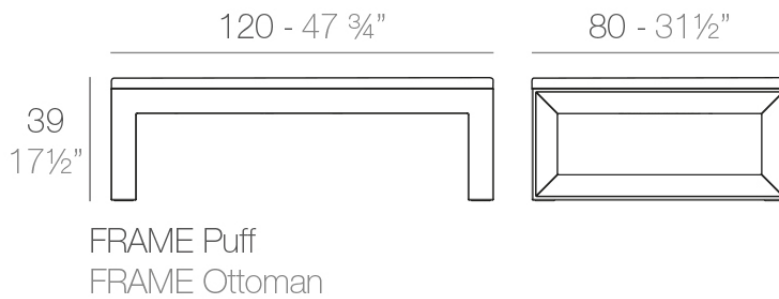

Info

Description

Made of polyethylene resin by rotational moulding. 100% Recyclable. Item suitable for indoor and outdoor use. Available in different finishes.

Weight: 18.9 Kg

Finishes

finishes

BASIC

Ref. 54102