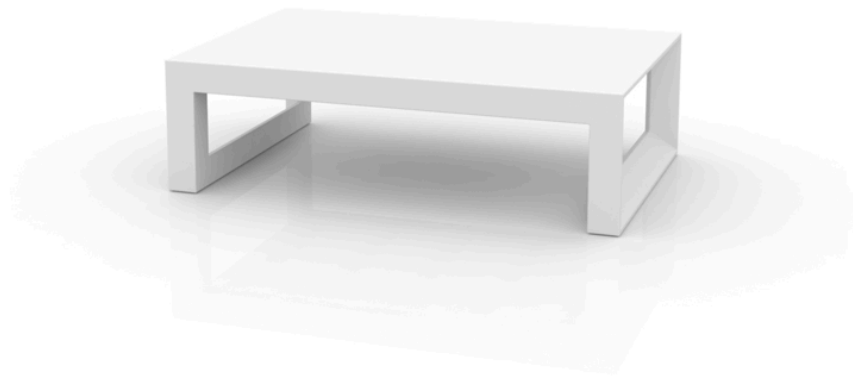

Products / Low Tables / Frame Coffee Table 120x80x35

# Frame coffee table 120x80x35

by Ramón Esteve

Frame, outdoor collection by Ramon Esteve, comes from generating serene and timeless shapes using the framework as elementary geometry. The endless possibilities offered by the material using advanced technology, was the motivation to explore the limits.

## Description

Made of polyethylene resin by rotational moulding. 100% Recyclable. Item suitable for indoor and outdoor use. Available in different finishes.

Weight: 18.05 Kg

FRAME Mesa Baja  
FRAME Low Table