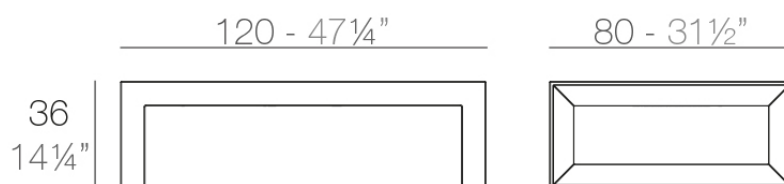

# Frame coffee table 120x80x35

by Ramón Esteve

Frame, outdoor collection by Ramon Esteve, comes from generating serene and timeless shapes using the framework as elementary geometry. The endless possibilities offered by the material using advanced technology, was the motivation to explore the limits.

## Description

Made of polyethylene resin by rotational moulding. 100% Recyclable. Item suitable for indoor and outdoor use. Available in different finishes.

Weight: 18.05 Kg

FRAME Mesa Baja  
FRAME Low Table