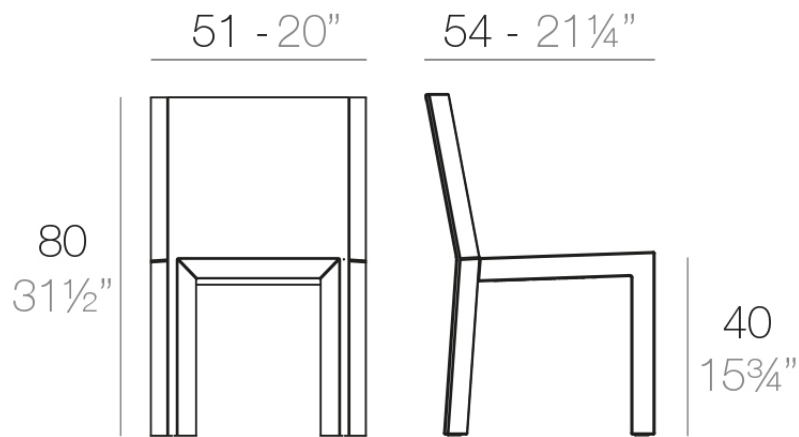

Products / Chairs / Frame Chair

Frame chair

by Ramón Esteve

Frame, outdoor collection by Ramon Esteve, comes from generating serene and timeless shapes using the framework as elementary geometry. The endless possibilities offered by the material using advanced technology, was the motivation to explore the limits.

Info

Description

Made of polyethylene resin by rotational moulding. 100% Recyclable. Item suitable for indoor and outdoor use. Available in different finishes.

Weight: 6.05 Kg

FRAME Silla
FRAME Chair

Finishes