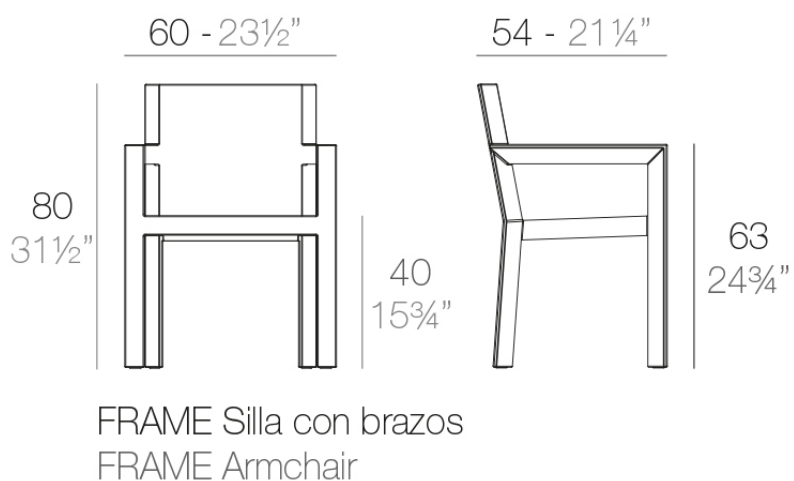

Info

Description

Made of polyethylene resin by rotational moulding. 100% Recyclable. Item suitable for indoor and outdoor use. Available in different finishes.

Weight: 7.05 Kg