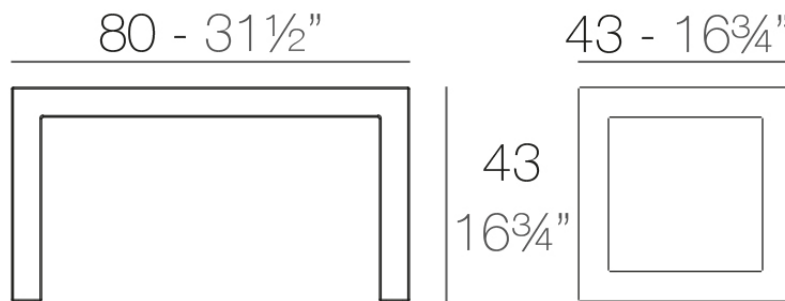

Info

Description

Made of polyethylene resin by rotational moulding. 100% Recyclable. Item suitable for indoor and outdoor use. Available in different finishes.

Weight: 7 Kg

FRAME Banco
FRAME Bench