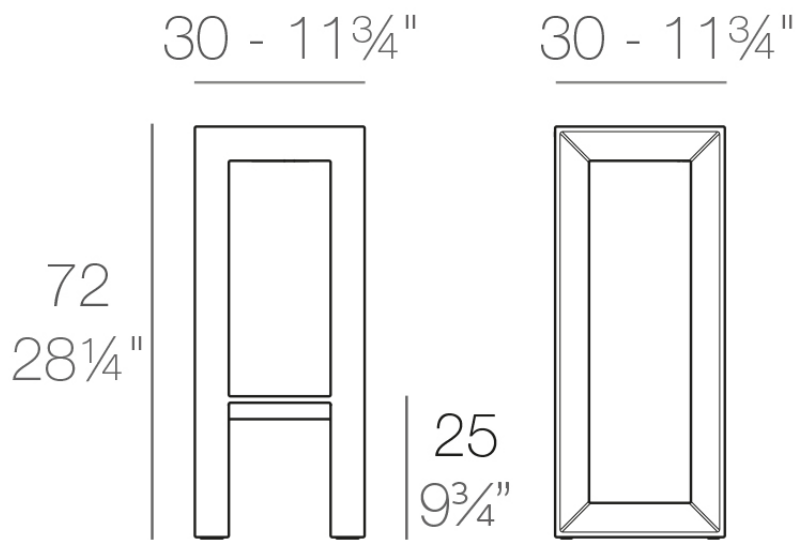

Products / Stools & Ottomans / Frame Bar Stool

Frame bar stool

by Ramón Esteve

Frame, outdoor collection by Ramon Esteve, comes from generating serene and timeless shapes using the framework as elementary geometry. The endless possibilities offered by the material using advanced technology, was the motivation to explore the limits.

Info

Description

Made of polyethylene resin by rotational moulding. 100% Recyclable. Item suitable for indoor and outdoor use. Available in different finishes.

Weight: 4 Kg

FRAME Taburete Alto
FRAME Bar Stool