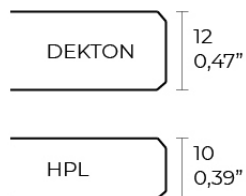

## Description

Extruded aluminum with cast lacquered aluminum base. HPL Table top ó Dekton Table top. Item suitable for indoor and outdoor use. HPL Table top.

Weight: 20.95 Kg

FRAME Mesa Baja Aluminio 100 x 100 cm  
FRAME Low Table Aluminium 39 1/4" x 39 1/4"