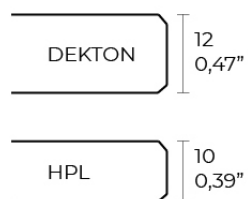

## Description

Extruded aluminum with cast lacquered aluminum base. HPL Table top ó Dekton Table top. Item suitable for indoor and outdoor use. HPL Table top.

Weight: 30.91 Kg

FRAME Mesa Baja Aluminio 100 x 160 cm  
FRAME Low Table Aluminium Base 39 1/4" x 63"