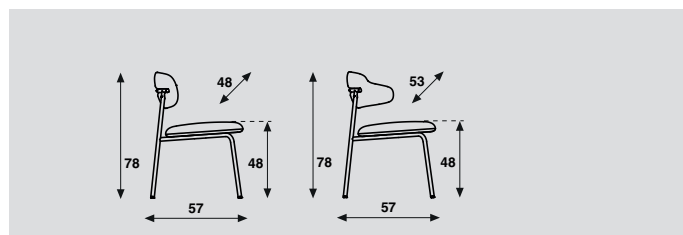

## Base:

- Steel tube Ø 22x2mm in powder coat.
- Base in a powder coat colour.
- With black gliders. Standard without felt.

## Seat- and back:

- Back: steel insertframe.
- Seat: 10mm plywood seating plate
- Covered with moulded foam.

## Aloa

<b>models</b>	4-legged, without armrests	4-legged with armrests
<b>meterage</b>	94cm	94cm
<b>weight</b>	8kg	8,5kg
<b>packing</b>	0,33m3	0,33m3