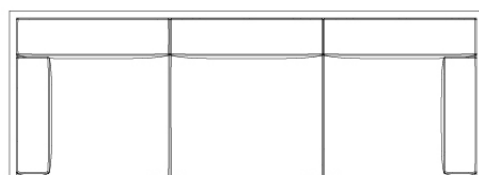

Vineyard extra-large sofa legs

by Ramón Esteve

Vineyard Collection, by Ramon Esteve, is an aluminium and wooden outdoor furniture collection with a rustic and warm style.

Info

Description

Weight: 96.7 Kg

Versión con patas
Leg version

Vineyard extra-large sofa legs

by Ramón Esteve

Vineyard Collection, by Ramon Esteve, is an aluminium and wooden outdoor furniture collection with a rustic and warm style.

Info

Description

Weight: 96.7 Kg

VINEYARD Sofa XL
VINEYARD Sofa XL