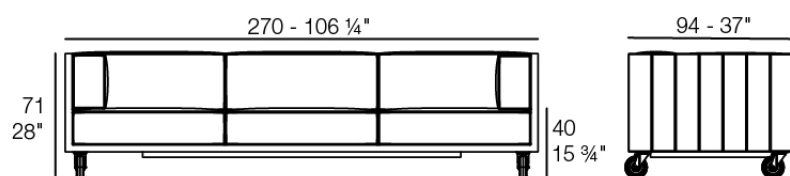

Vineyard extra-large sofa legs

by Ramón Esteve

Vineyard Collection, by Ramon Esteve, is an aluminium and wooden outdoor furniture collection with a rustic and warm style.

Info

Description

Weight: 96.7 Kg

VINEYARD Sofa XL
VINEYARD Sofa XL