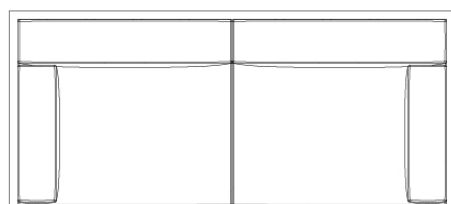

Vineyard large sofa legs

by Ramón Esteve

Vineyard Collection, by Ramon Esteve, is an aluminium and wooden outdoor furniture collection with a rustic and warm style.

Info

Description

Weight: 80.7 Kg

Versión con patas
Leg version