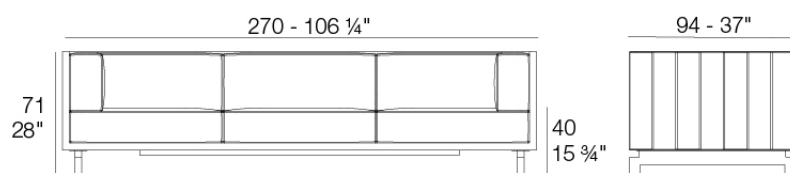

Vineyard extra-large sofa legs

by Ramón Esteve

Vineyard Collection, by Ramon Esteve, is an aluminium and wooden outdoor furniture collection with a rustic and warm style.

Info

Description

Weight: 96.7 Kg

Versión con patas
Leg version