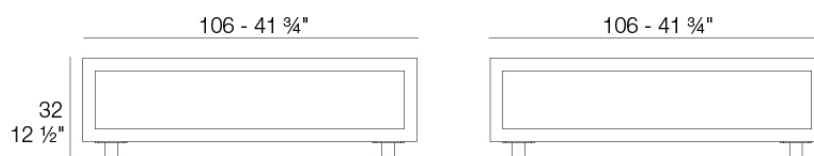

Info

Description

Weight: 43 Kg

Versión con patas
Leg version