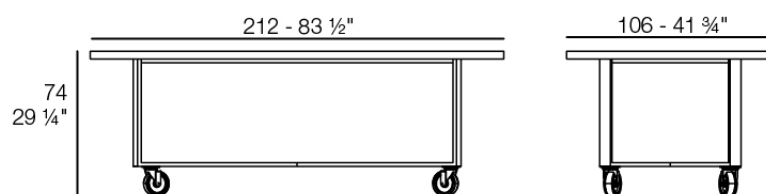

Info

Description

Weight: 32 Kg

VINEYARD Mesa Comedor
VINEYARD Dining Table