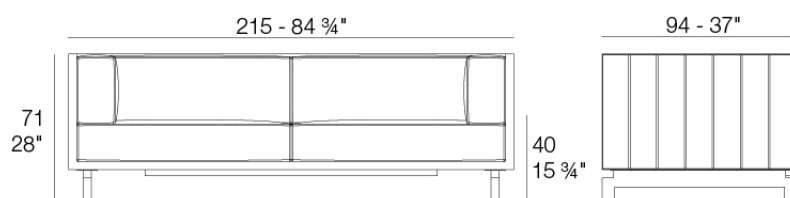

Vineyard large sofa legs

by Ramón Esteve

Vineyard Collection, by Ramon Esteve, is an aluminium and wooden outdoor furniture collection with a rustic and warm style.

Info

Description

Weight: 80.7 Kg

Versión con patas
Leg version