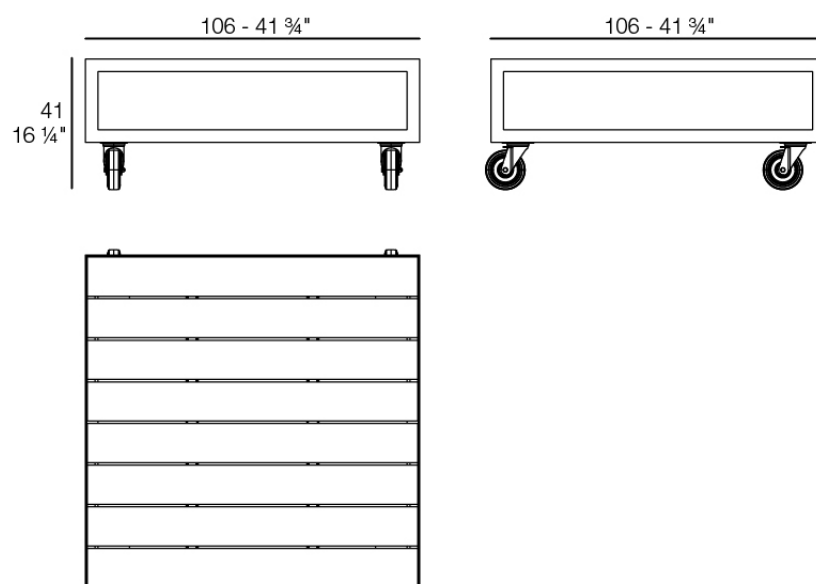

Info

Description

Weight: 43 Kg

VINEYARD Mesa L
VINEYARD Table L