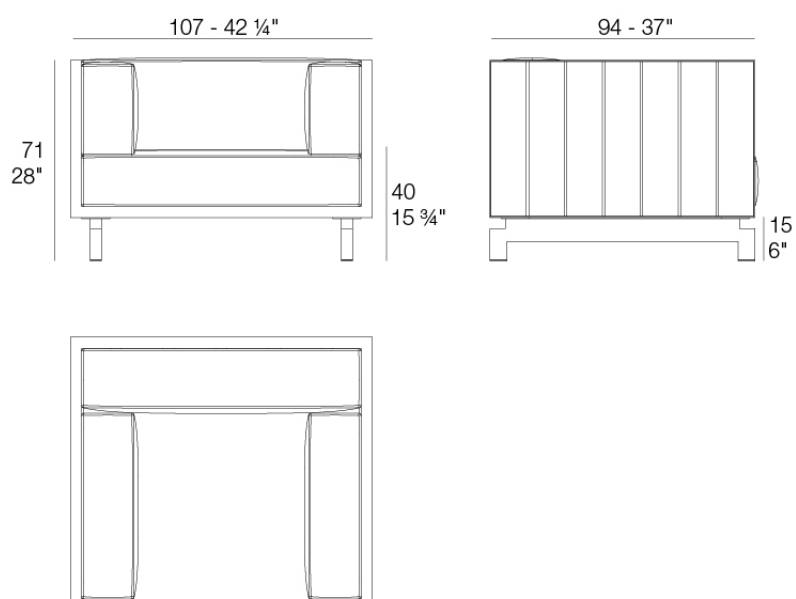

Vineyard lounge chair legs

by Ramón Esteve

Vineyard Collection, by Ramon Esteve, is an aluminium and wooden outdoor furniture collection with a rustic and warm style.

Info

Description

Weight: 53.5 Kg

Versión con patas
Leg version