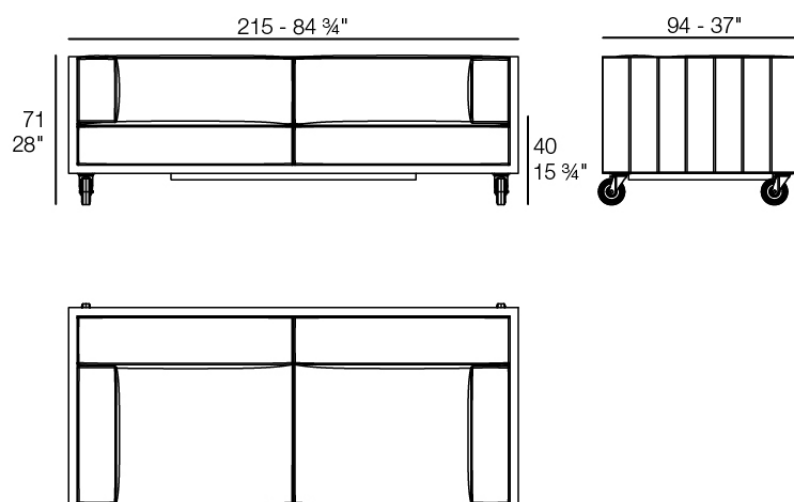

Vineyard large sofa legs

by Ramón Esteve

Vineyard Collection, by Ramon Esteve, is an aluminium and wooden outdoor furniture collection with a rustic and warm style.

Info

Description

Weight: 80.7 Kg

VINEYARD Sofa L
VINEYARD Sofa L