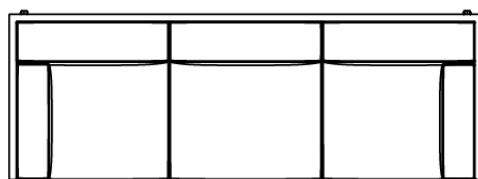

Vineyard extra-large sofa legs

by Ramón Esteve

Vineyard Collection, by Ramon Esteve, is an aluminium and wooden outdoor furniture collection with a rustic and warm style.

Info

Description

Weight: 96.7 Kg

VINEYARD Sofa XL
VINEYARD Sofa XL