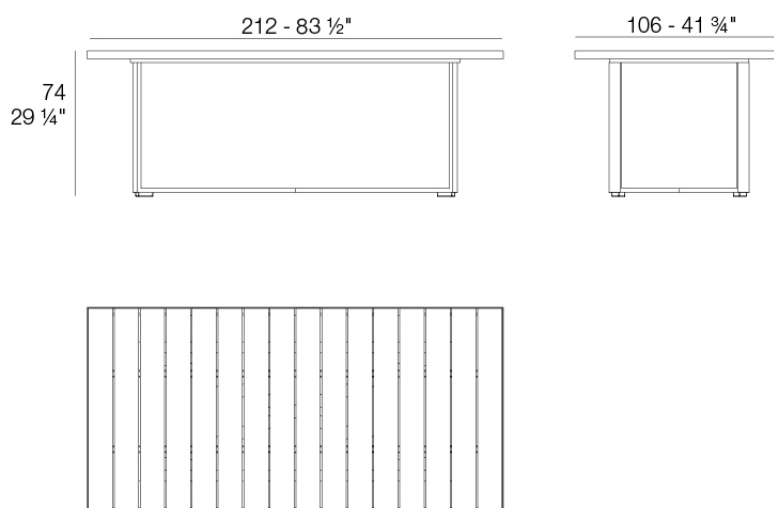

weathered teak

Vineyard dining table wheel

by Ramón Esteve

Vineyard Collection, by Ramon Esteve, is an aluminium and wooden outdoor furniture collection with a rustic and warm style.

Info

Description

Weight: 32 Kg