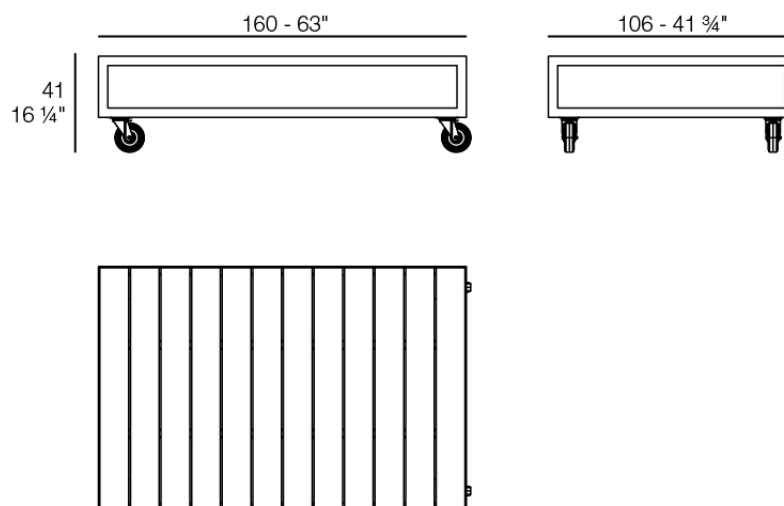

Info

Description

Weight: 60 Kg

VINEYARD Mesa XL
VINEYARD Table XL