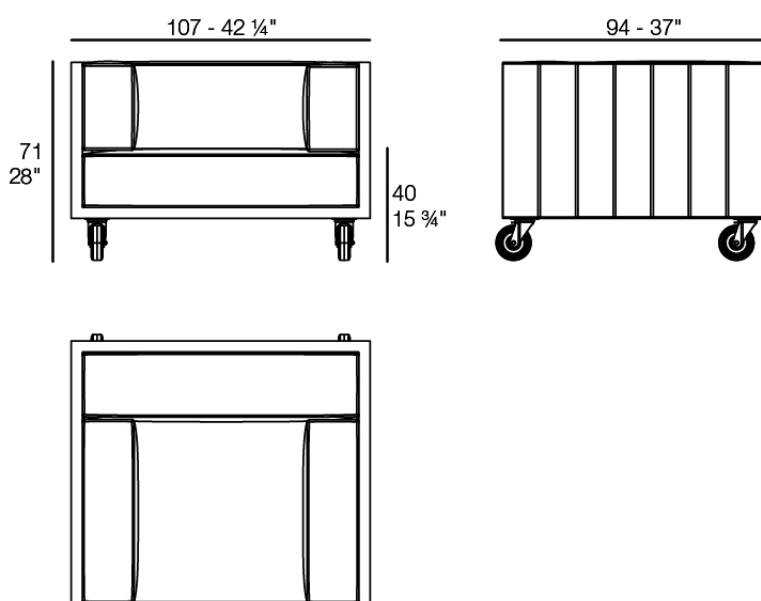

Vineyard lounge chair legs

by Ramón Esteve

Vineyard Collection, by Ramon Esteve, is an aluminium and wooden outdoor furniture collection with a rustic and warm style.

Info

Description

Weight: 53.5 Kg

VINEYARD Butaca
VINEYARD Armchair