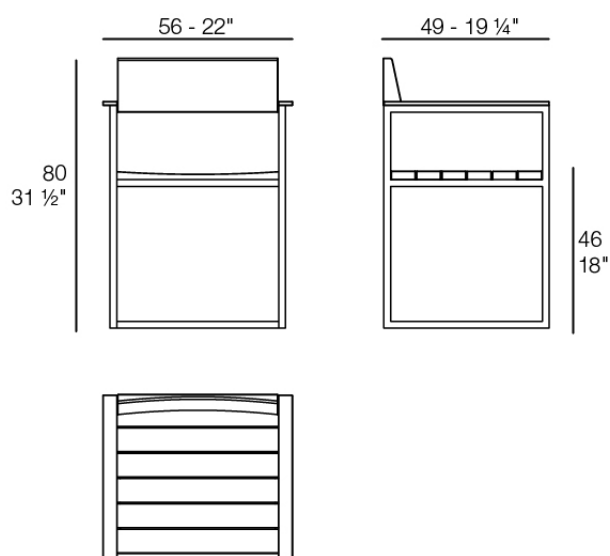

Info

Description

VINEYARD Silla
VINEYARD Chair

Finishes

finishes

Aluminium
Ref. 54506E

crema

castoro fiber