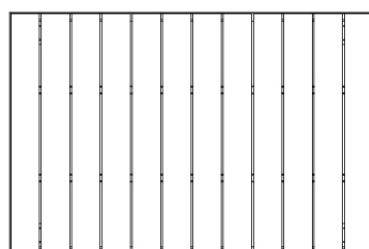

Info

Description

Weight: 60 Kg

Versión con patas
Leg version