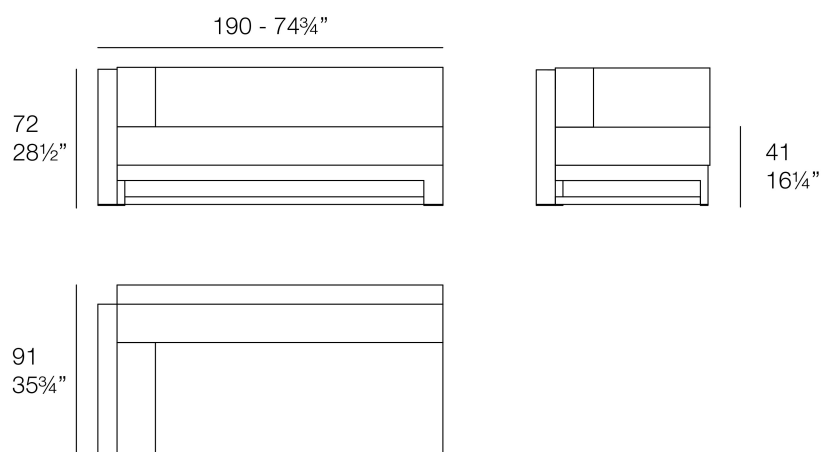

Info

Description

Weight: 21 Kg

POSIDONIA Módulo Central
POSIDONIA Armless Section

Posidonia sectional right armrest xl

by Ramón Esteve

Posidonia, the new collection of **designer outdoor furniture** is capable of creating an atmosphere of serenity and balance, awakening the user's sensibility and inviting them to enjoy every moment.

Info

Description

Weight: 41 Kg

POSIDONIA Brazo Derecho L
POSIDONIA Right Section L

Posidonia armless section xl

by Ramón Esteve

Posidonia, the new collection of **designer outdoor furniture** is capable of creating an atmosphere of serenity and balance, awakening the user's sensibility and inviting them to enjoy every moment.