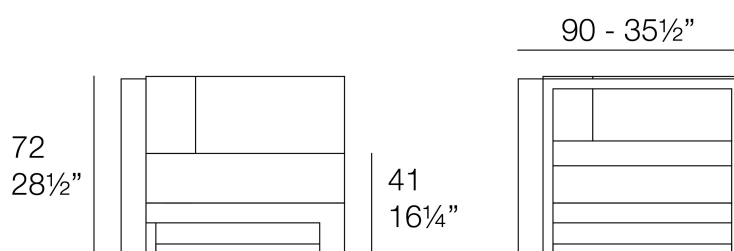

Info

Description

Weight: 41 Kg

POSIDONIA Brazo Izquierdo L
POSIDONIA Left Section L

Posidonia corner

by Ramón Esteve

Posidonia, the new collection of **designer outdoor furniture** is capable of creating an atmosphere of serenity and balance, awakening the user's sensibility and inviting them to enjoy every moment.

Info

Description

Weight: 24 Kg

POSIDONIA Esquina
POSIDONIA Corner

Posidonia left corner

by Ramón Esteve

Posidonia, the new collection of **designer outdoor furniture** is capable of creating an atmosphere of serenity and balance, awakening the user's sensibility and inviting them to enjoy every moment.