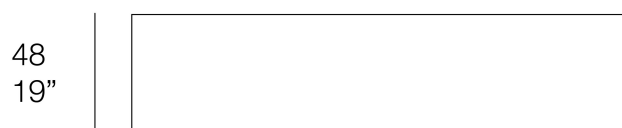

Info

Description

POSIDONIA Banco 200
POSIDONIA Bench 78³/₄"