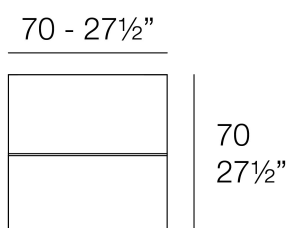

Info

Description

POSIDONIA Mesa Alta 70
POSIDONIA High Table 27 1/2"