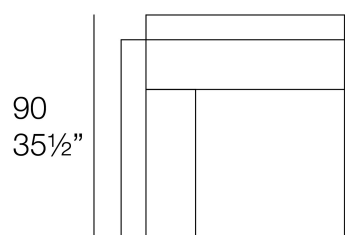

Info

Description

Weight: 38 Kg

POSIDONIA Módulo Central L
POSIDONIA Armless Section L

Posidonia sectional left armrest xl

by Ramón Esteve

Posidonia, the new collection of **designer outdoor furniture** is capable of creating an atmosphere of serenity and balance, awakening the user's sensibility and inviting them to enjoy every moment.

Info

Description

Weight: 41 Kg

POSIDONIA Brazo Izquierdo L
POSIDONIA Left Section L

Posidonia corner

by Ramón Esteve

Posidonia, the new collection of **designer outdoor furniture** is capable of creating an atmosphere of serenity and balance, awakening the user's sensibility and inviting them to enjoy every moment.

Info

Description

Weight: 24 Kg

POSIDONIA Esquina
POSIDONIA Corner

Posidonia left corner

by Ramón Esteve

Posidonia, the new collection of **designer outdoor furniture** is capable of creating an atmosphere of serenity and balance, awakening the user's sensibility and inviting them to enjoy every moment.