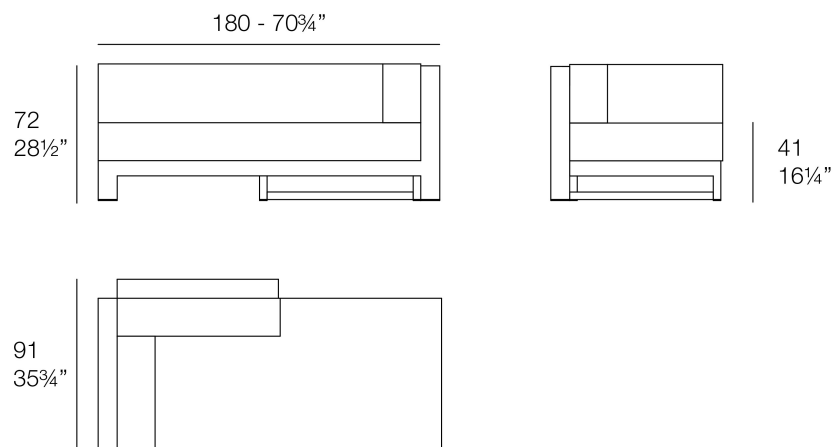

Info

Description

Weight: 35 Kg

POSIDONIA Chaiselongue Módulo Izquierdo
POSIDONIA Chaiselongue Left Section