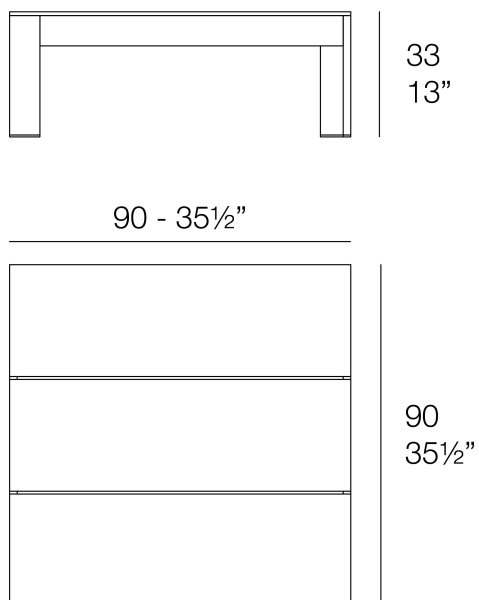

Info

Description

Weight: 18 Kg

POSIDONIA Mesa Baja 90x90x33
POSIDONIA Low Table 35 1/2"x35 1/2"x13"

Posidonia low table

by Ramón Esteve

Posidonia, the new collection of **designer outdoor furniture** is capable of creating an atmosphere of serenity and balance, awakening the user's sensibility and inviting them to enjoy every moment.