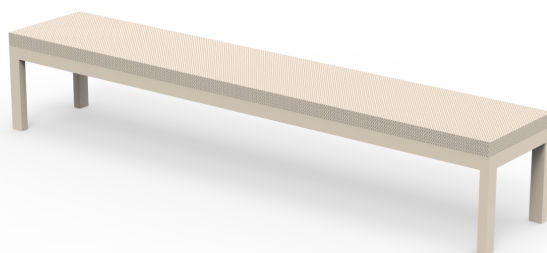

Info

Description

POSIDONIA Banco 200
POSIDONIA Bench 78³/₄"

Posidonia benche

by Ramón Esteve

Posidonia, the new collection of **designer outdoor furniture** is capable of creating an atmosphere of serenity and balance, awakening the user's sensibility and inviting them to enjoy every moment.