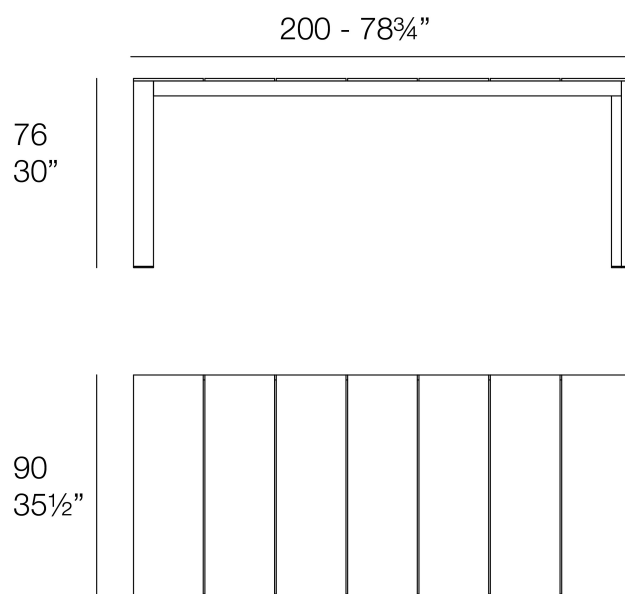

Info

Description

POSIDONIA Mesa Comedor 200
POSIDONIA Dinning 78³/₄"