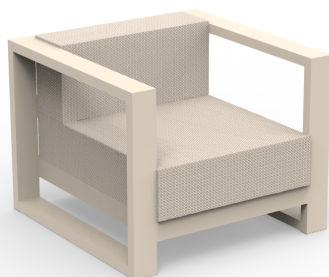

Info

Description

Weight: 30 Kg

POSIDONIA Butaca
POSIDONIA Lounge Chair

Posidonia chair

by Ramón Esteve

Posidonia, the new collection of **designer outdoor furniture** is capable of creating an atmosphere of serenity and balance, awakening the user's sensibility and inviting them to enjoy every moment.