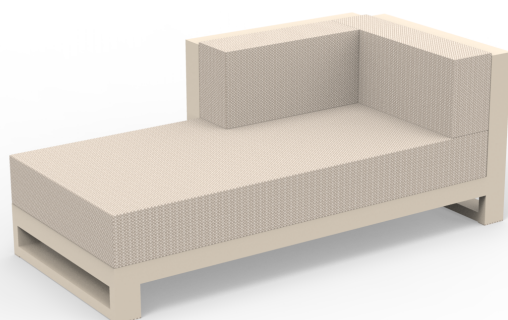

Info

Description

Weight: 35 Kg

POSIDONIA Chaiselongue Módulo Izquierdo
POSIDONIA Chaiselongue Left Section

Posidonia chaiselongue right section

by Ramón Esteve

Posidonia, the new collection of **designer outdoor furniture** is capable of creating an atmosphere of serenity and balance, awakening the user's sensibility and inviting them to enjoy every moment.