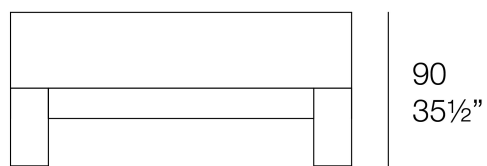

Info

Description

Weight: 15 Kg

90 - 35 1/2"