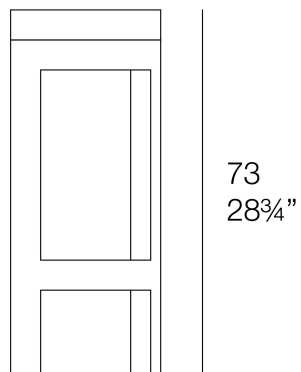

Info

Description

30 - 11³/₄"