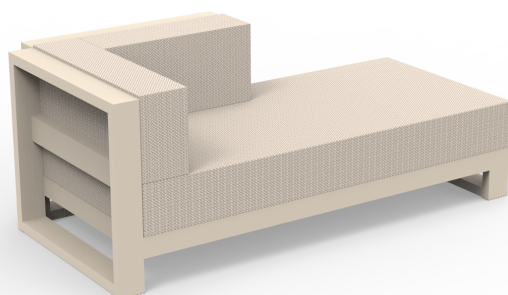

Info

Description

Weight: 24 Kg

POSIDONIA Módulo Derecho
POSIDONIA Right Section

Posidonia chaiselongue left section

by Ramón Esteve

Posidonia, the new collection of **designer outdoor furniture** is capable of creating an atmosphere of serenity and balance, awakening the user's sensibility and inviting them to enjoy every moment.