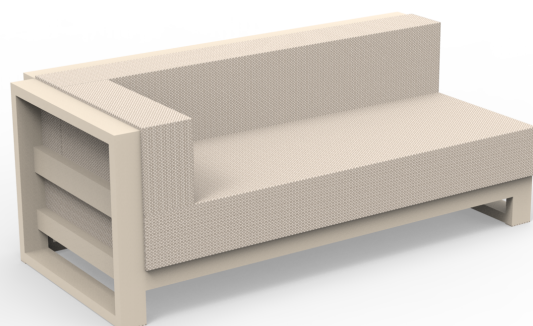

Info

Description

Weight: 21 Kg

POSIDONIA Módulo Central
POSIDONIA Armless Section

Posidonia sectional right armrest xl

by Ramón Esteve

Posidonia, the new collection of **designer outdoor furniture** is capable of creating an atmosphere of serenity and balance, awakening the user's sensibility and inviting them to enjoy every moment.