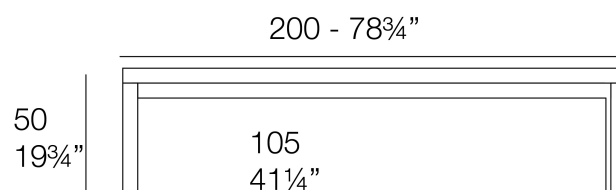

Info

Description

POSIDONIA Banco 200
POSIDONIA Bench 78³/₄"