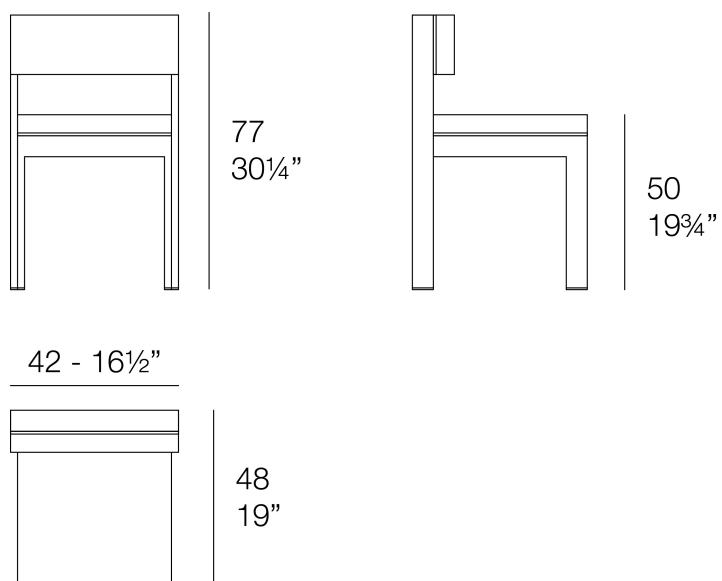

Info

Description

POSIDONIA Silla
POSIDONIA Chair