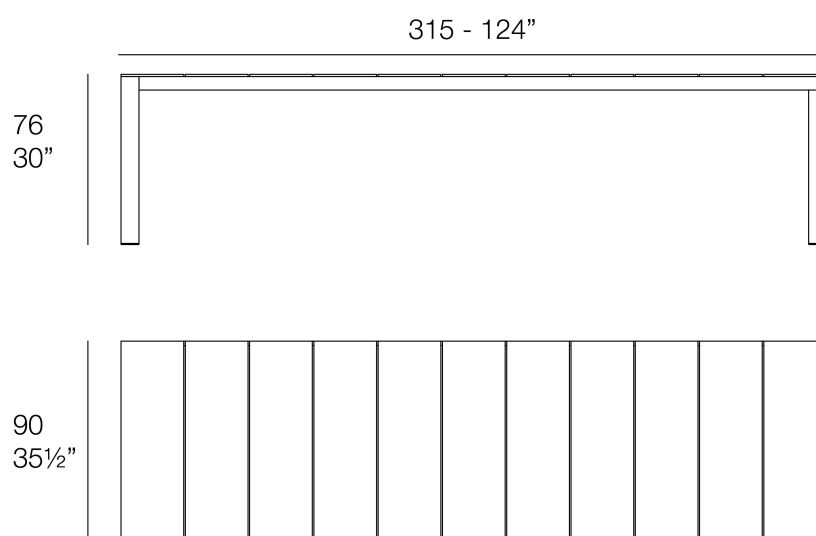

Info

Description

POSIDONIA Mesa Comedor 315
POSIDONIA Dinning 124"