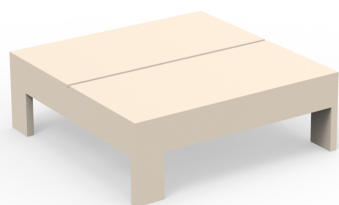

Info

Description

Weight: 20 Kg

POSIDONIA Mesa 90x90x22
POSIDONIA Coffee Table 35¹/₂"x35¹/₂"x8³/₄"

Posidonia low table

by Ramón Esteve

Posidonia, the new collection of **designer outdoor furniture** is capable of creating an atmosphere of serenity and balance, awakening the user's sensibility and inviting them to enjoy every moment.