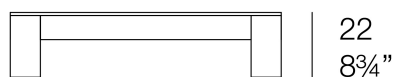

Info

Description

Weight: 20 Kg

POSIDONIA Mesa 90x90x22
POSIDONIA Coffee Table 35¹/₂"x35¹/₂"x8³/₄"