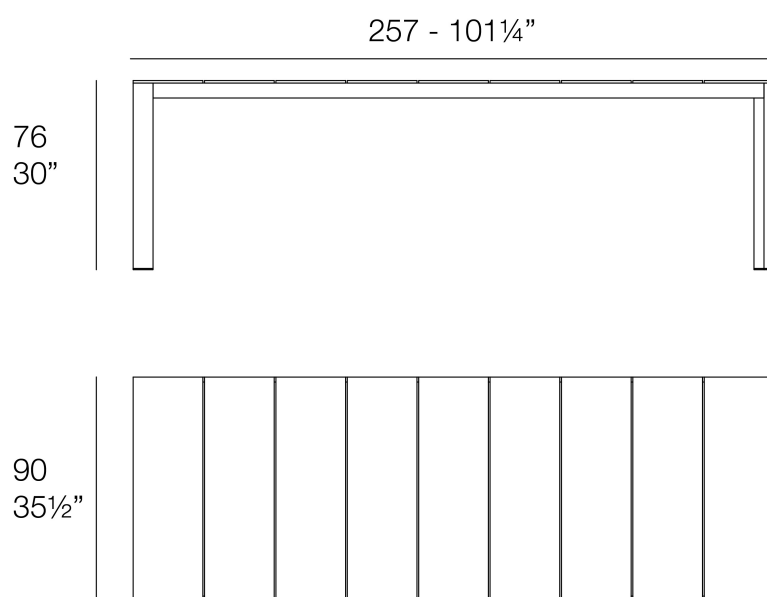

Info

Description

POSIDONIA Mesa Comedor 257
POSIDONIA Dinning 101 $\frac{1}{4}$ "