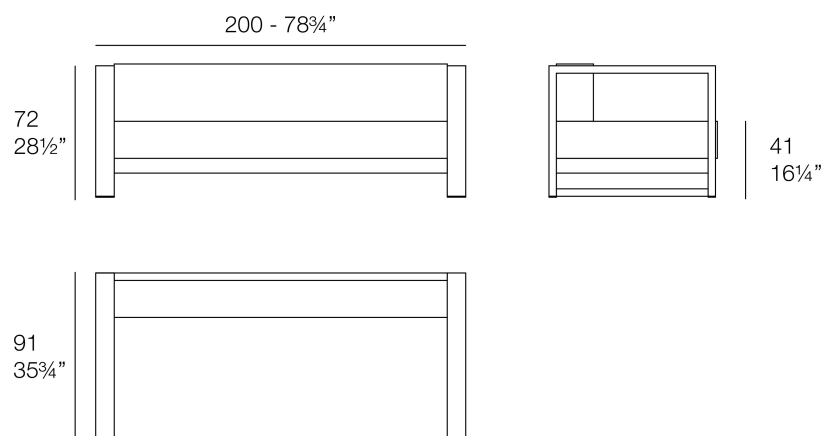

Info

Description

Weight: 40 Kg

POSIDONIA Sofa
POSIDONIA Sofa

Posidonia armless section

by Ramón Esteve

Posidonia, the new collection of **designer outdoor furniture** is capable of creating an atmosphere of serenity and balance, awakening the user's sensibility and inviting them to enjoy every moment.