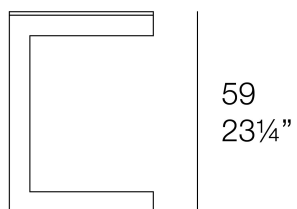

Info

Description

Weight: 6 Kg

POSIDONIA Mesa 42x42x59
POSIDONIA Coffee Table 16¹/₂"x16¹/₂"x23¹/₄"

Posidonia coffee table

by Ramón Esteve

Posidonia, the new collection of **designer outdoor furniture** is capable of creating an atmosphere of serenity and balance, awakening the user's sensibility and inviting them to enjoy every moment.