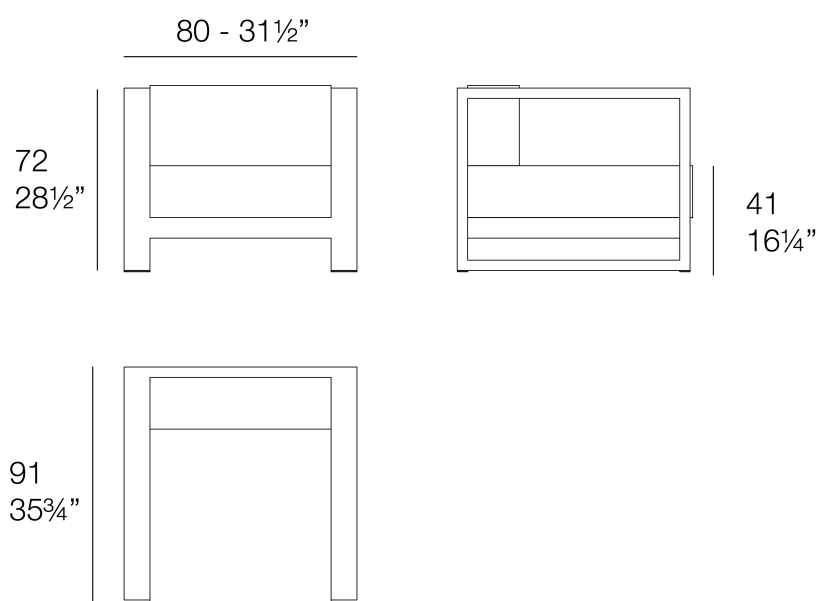

Info

Description

Weight: 30 Kg

POSIDONIA Butaca
POSIDONIA Lounge Chair