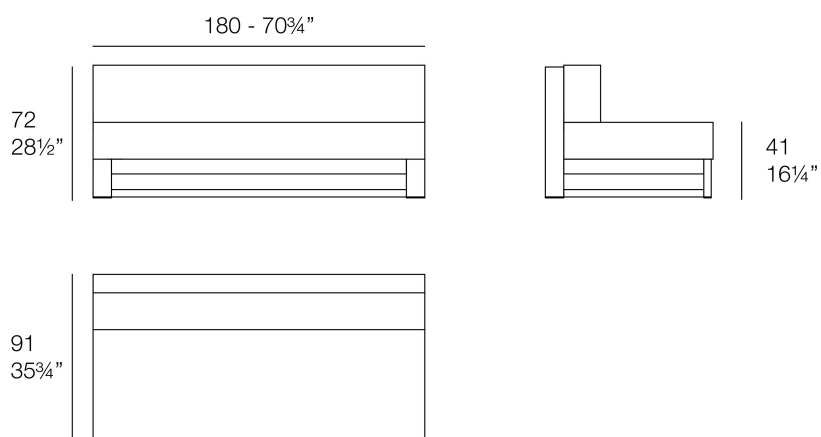

Info

Description

Weight: 41 Kg

POSIDONIA Brazo Derecho L
POSIDONIA Right Section L

Posidonia armless section xl

by Ramón Esteve

Posidonia, the new collection of **designer outdoor furniture** is capable of creating an atmosphere of serenity and balance, awakening the user's sensibility and inviting them to enjoy every moment.

Info

Description

Weight: 38 Kg

POSIDONIA Módulo Central L
POSIDONIA Armless Section L

Posidonia sectional left armrest xl

by Ramón Esteve

Posidonia, the new collection of **designer outdoor furniture** is capable of creating an atmosphere of serenity and balance, awakening the user's sensibility and inviting them to enjoy every moment.