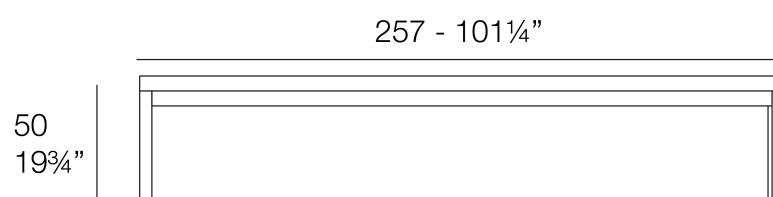

Info

Description

POSIDONIA Banco 257
POSIDONIA Bench 101 1/4"