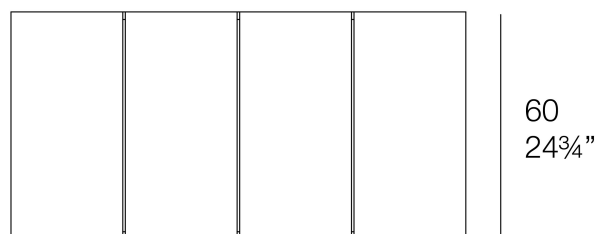

120 - 47 $\frac{1}{4}$ "