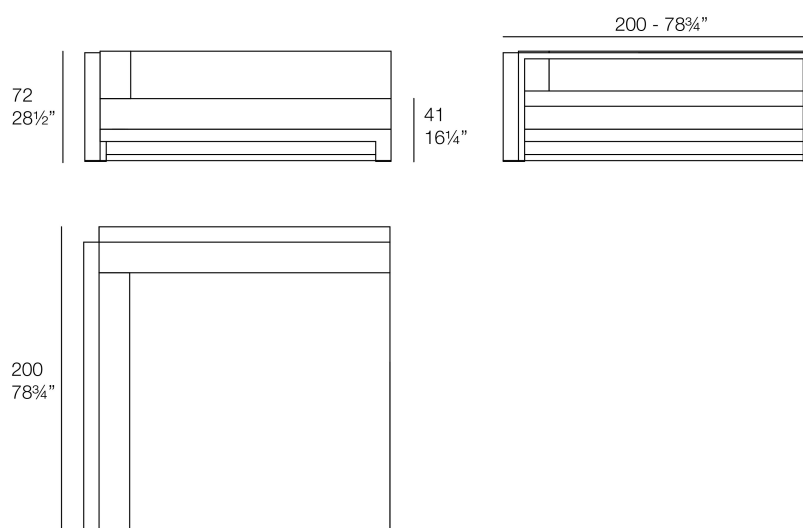

Info

Description

Weight: 15 Kg

90 - 35 1/2"

POSIDONIA Puff
POSIDONIA Puff

Posidonia corner xl

by Ramón Esteve

Posidonia, the new collection of **designer outdoor furniture** is capable of creating an atmosphere of serenity and balance, awakening the user's sensibility and inviting them to enjoy every moment.

Info

Description

Weight: 78 Kg

POSIDONIA Esquina XL
POSIDONIA Corner XL

Posidonia right corner xl

by Ramón Esteve

Posidonia, the new collection of **designer outdoor furniture** is capable of creating an atmosphere of serenity and balance, awakening the user's sensibility and inviting them to enjoy every moment.