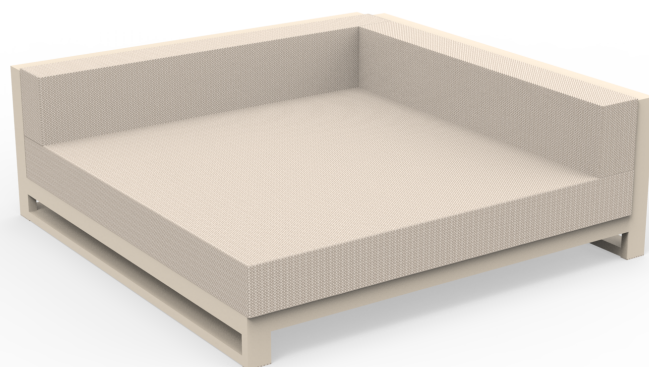

Info

Description

Weight: 78 Kg

POSIDONIA Módulo Derecho XL
POSIDONIA Right Section XL

Posidonia left corner xl

by Ramón Esteve

Posidonia, the new collection of **designer outdoor furniture** is capable of creating an atmosphere of serenity and balance, awakening the user's sensibility and inviting them to enjoy every moment.