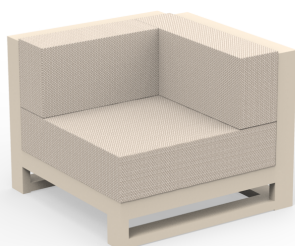

Info

Description

Weight: 38 Kg

POSIDONIA Módulo Central L
POSIDONIA Armless Section L

Posidonia sectional left armrest xl

by Ramón Esteve

Posidonia, the new collection of **designer outdoor furniture** is capable of creating an atmosphere of serenity and balance, awakening the user's sensibility and inviting them to enjoy every moment.

Info

Description

Weight: 41 Kg

POSIDONIA Brazo Izquierdo L
POSIDONIA Left Section L

Posidonia corner

by Ramón Esteve

Posidonia, the new collection of **designer outdoor furniture** is capable of creating an atmosphere of serenity and balance, awakening the user's sensibility and inviting them to enjoy every moment.