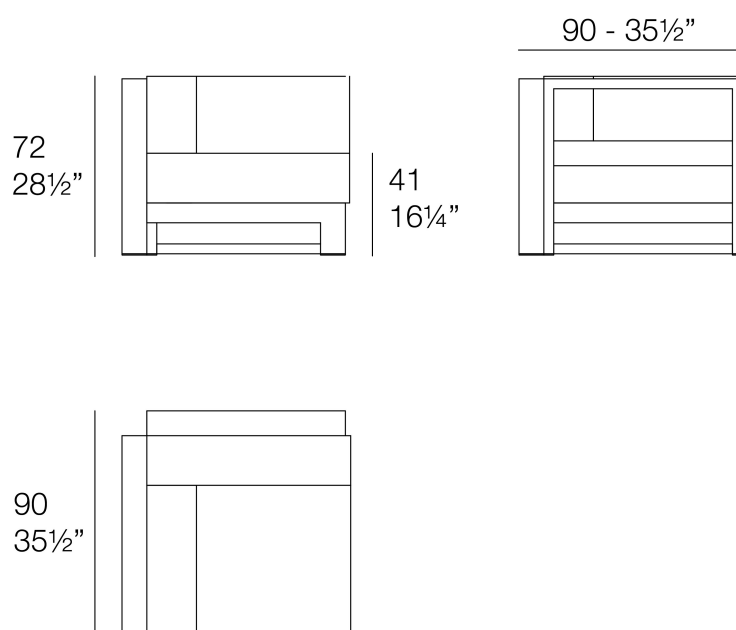

Info

Description

Weight: 24 Kg

POSIDONIA Módulo Derecho
POSIDONIA Right Section