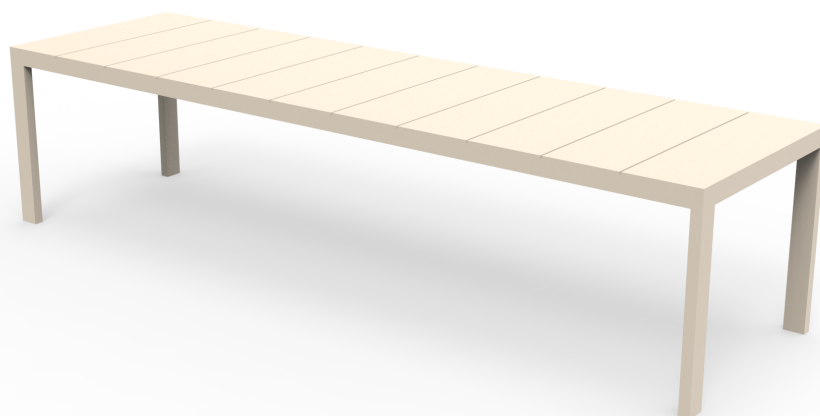

Info

Description

POSIDONIA Mesa Comedor 257
POSIDONIA Dinning 101 $\frac{1}{4}$ "

Posidonia dining table

by Ramón Esteve

Posidonia, the new collection of **designer outdoor furniture** is capable of creating an atmosphere of serenity and balance, awakening the user's sensibility and inviting them to enjoy every moment.