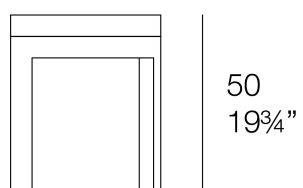

Info

Description

42 - 16¹/₂"