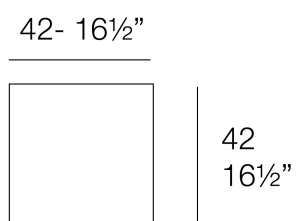

Info

Description

Weight: 6 Kg

POSIDONIA Mesa 42x42x59
POSIDONIA Coffee Table 16¹/₂"x16¹/₂"x23¹/₄"

Posidonia coffee table

by Ramón Esteve

Posidonia, the new collection of **designer outdoor furniture** is capable of creating an atmosphere of serenity and balance, awakening the user's sensibility and inviting them to enjoy every moment.