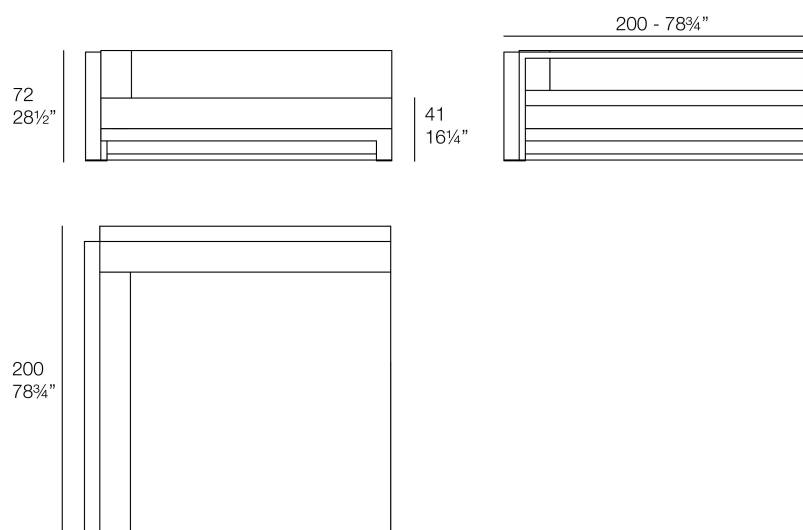

Info

Description

Weight: 78 Kg

POSIDONIA Módulo Izquierda XL
POSIDONIA Left Section XL