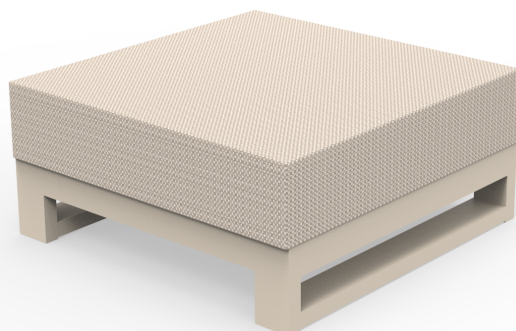

Info

Description

Weight: 35 Kg

POSIDONIA Chaiselongue Módulo Derecho
POSIDONIA Chaiselongue Right Section

Posidonia puff

by Ramón Esteve

Posidonia, the new collection of **designer outdoor furniture** is capable of creating an atmosphere of serenity and balance, awakening the user's sensibility and inviting them to enjoy every moment.