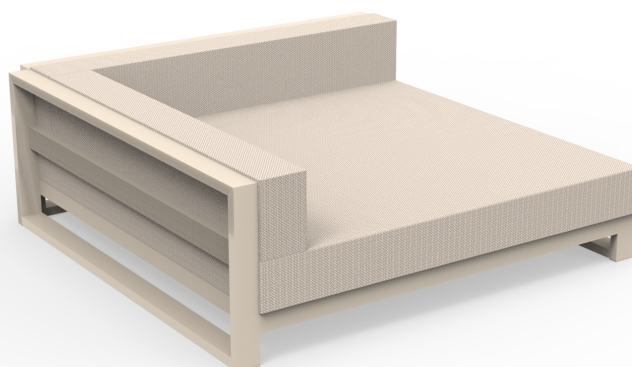

Info

Description

Weight: 78 Kg

POSIDONIA Esquina XL
POSIDONIA Corner XL

Posidonia right corner xl

by Ramón Esteve

Posidonia, the new collection of **designer outdoor furniture** is capable of creating an atmosphere of serenity and balance, awakening the user's sensibility and inviting them to enjoy every moment.