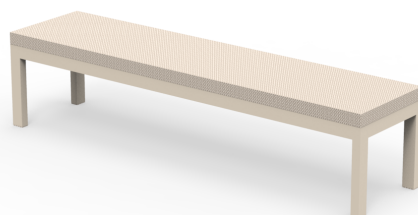

Info

Description

30 - 11³/₄"

POSIDONIA Taburete Alto
POSIDONIA High Stool

Posidonia benche

by Ramón Esteve

Posidonia, the new collection of **designer outdoor furniture** is capable of creating an atmosphere of serenity and balance, awakening the user's sensibility and inviting them to enjoy every moment.