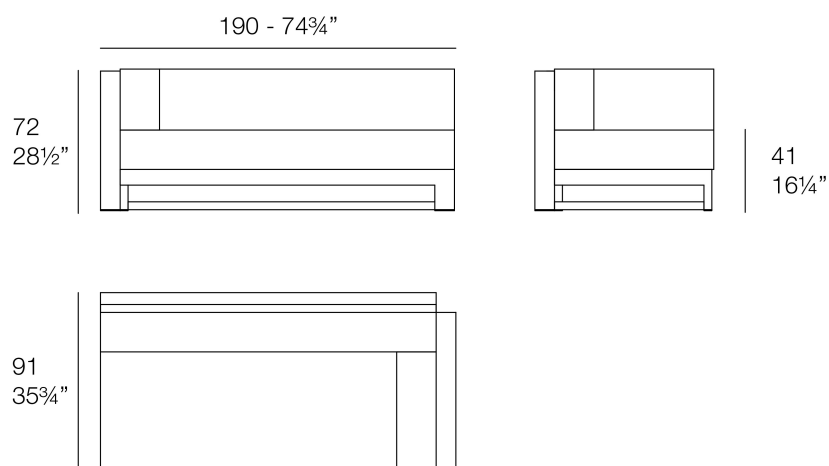

Info

Description

Weight: 41 Kg

POSIDONIA Brazo Derecho L
POSIDONIA Right Section L

Posidonia armless section xl

by Ramón Esteve

Posidonia, the new collection of **designer outdoor furniture** is capable of creating an atmosphere of serenity and balance, awakening the user's sensibility and inviting them to enjoy every moment.

Info

Description

Weight: 38 Kg

POSIDONIA Módulo Central L
POSIDONIA Armless Section L

Posidonia sectional left armrest xl

by Ramón Esteve

Posidonia, the new collection of **designer outdoor furniture** is capable of creating an atmosphere of serenity and balance, awakening the user's sensibility and inviting them to enjoy every moment.

Info

Description

Weight: 41 Kg

POSIDONIA Brazo Izquierdo L
POSIDONIA Left Section L

Posidonia corner

by Ramón Esteve

Posidonia, the new collection of **designer outdoor furniture** is capable of creating an atmosphere of serenity and balance, awakening the user's sensibility and inviting them to enjoy every moment.