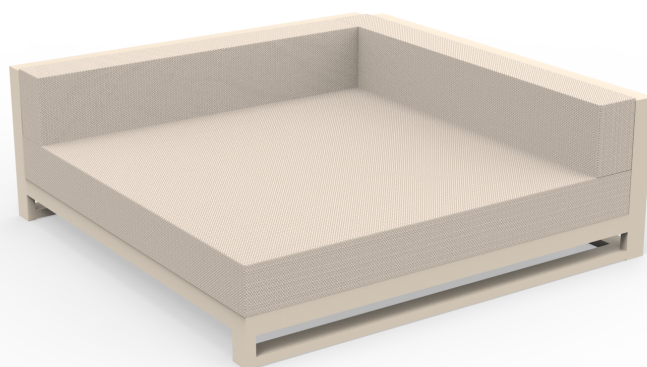

Info

Description

Weight: 15 Kg

90 - 35 1/2"

POSIDONIA Puff
POSIDONIA Puff

Posidonia corner xl

by Ramón Esteve

Posidonia, the new collection of **designer outdoor furniture** is capable of creating an atmosphere of serenity and balance, awakening the user's sensibility and inviting them to enjoy every moment.