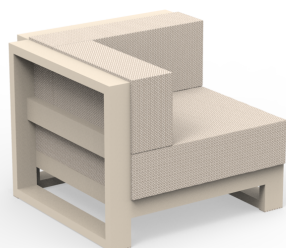

Info

Description

Weight: 24 Kg

POSIDONIA Módulo Izquierdo
POSIDONIA Left Section

Posidonia right corner

by Ramón Esteve

Posidonia, the new collection of **designer outdoor furniture** is capable of creating an atmosphere of serenity and balance, awakening the user's sensibility and inviting them to enjoy every moment.