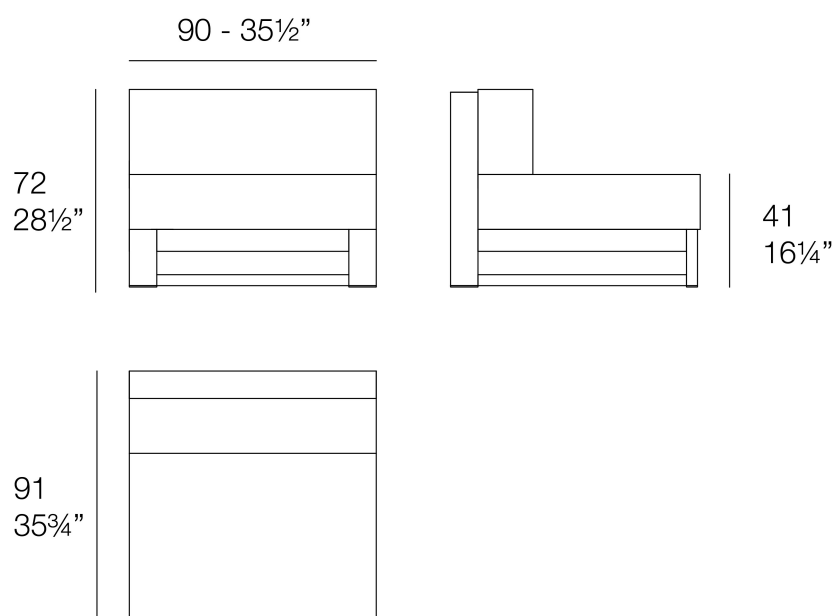

Info

Description

Weight: 21 Kg

POSIDONIA Módulo Central
POSIDONIA Armless Section