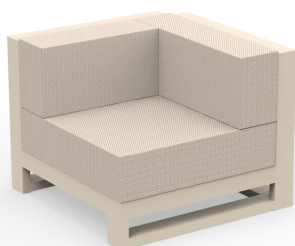

Info

Description

Weight: 24 Kg

POSIDONIA Esquina
POSIDONIA Corner

Posidonia left corner

by Ramón Esteve

Posidonia, the new collection of **designer outdoor furniture** is capable of creating an atmosphere of serenity and balance, awakening the user's sensibility and inviting them to enjoy every moment.