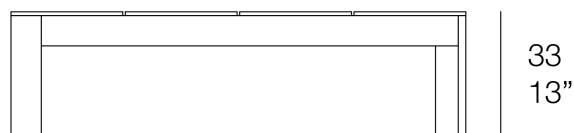

Info

Description

Weight: 20 Kg