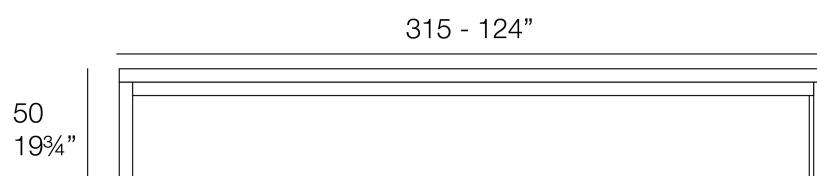

Info

Description

POSIDONIA Banco 315
POSIDONIA Bench 124"

Finishes

aluminium

ALUMINIUM

white

british gray