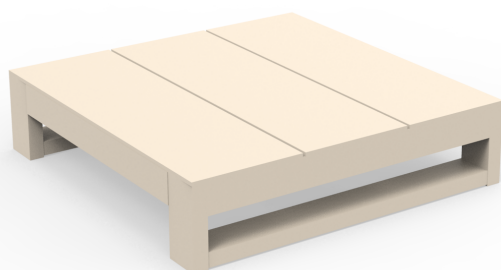

Info

Description

Weight: 6 Kg

POSIDONIA Mesa 42x42x59
POSIDONIA Coffee Table 16¹/₂"x16¹/₂"x23¹/₄"

Posidonia coffee table

by Ramón Esteve

Posidonia, the new collection of **designer outdoor furniture** is capable of creating an atmosphere of serenity and balance, awakening the user's sensibility and inviting them to enjoy every moment.