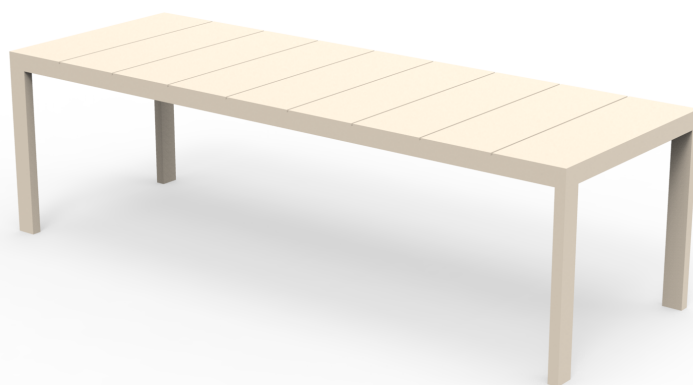

Info

Description

POSIDONIA Mesa Comedor 200
POSIDONIA Dinning 78³/₄"

Posidonia dining table

by Ramón Esteve

Posidonia, the new collection of **designer outdoor furniture** is capable of creating an atmosphere of serenity and balance, awakening the user's sensibility and inviting them to enjoy every moment.