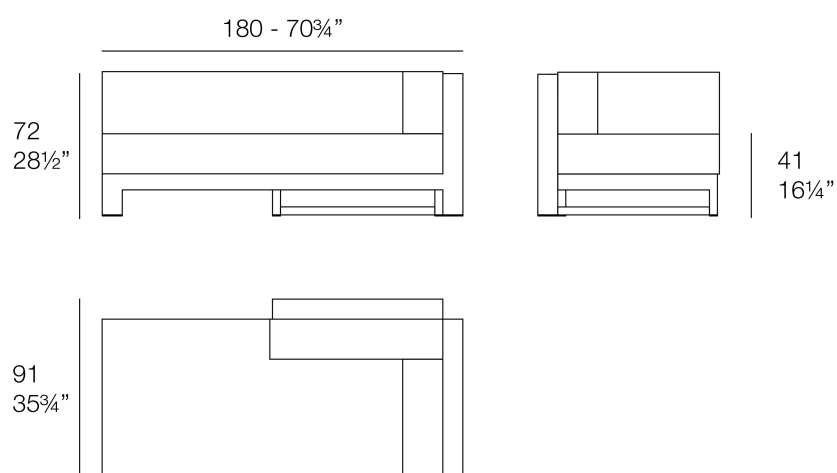

Info

Description

Weight: 35 Kg

POSIDONIA Chaiselongue Módulo Derecho
POSIDONIA Chaiselongue Right Section