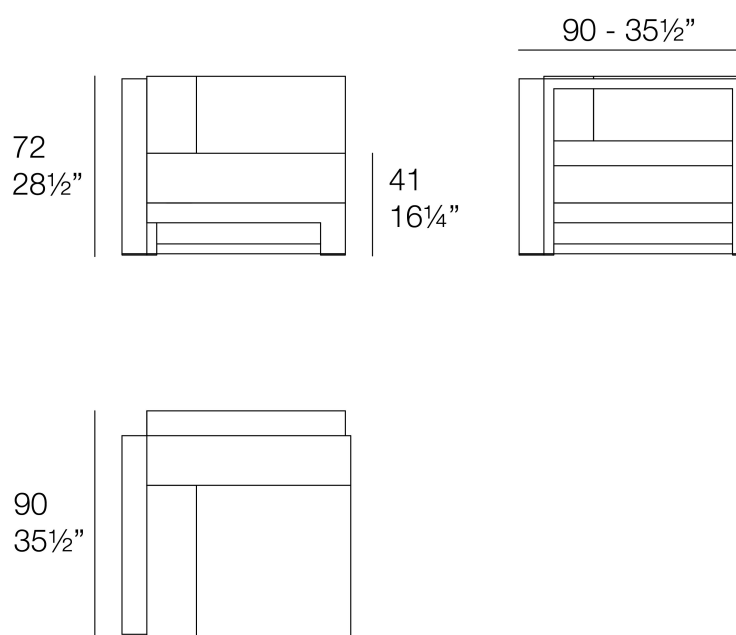

Info

Description

Weight: 41 Kg

POSIDONIA Brazo Izquierdo L
POSIDONIA Left Section L

Posidonia corner

by Ramón Esteve

Posidonia, the new collection of **designer outdoor furniture** is capable of creating an atmosphere of serenity and balance, awakening the user's sensibility and inviting them to enjoy every moment.

Info

Description

Weight: 24 Kg

POSIDONIA Esquina
POSIDONIA Corner

Posidonia left corner

by Ramón Esteve

Posidonia, the new collection of **designer outdoor furniture** is capable of creating an atmosphere of serenity and balance, awakening the user's sensibility and inviting them to enjoy every moment.

Info

Description

Weight: 24 Kg

POSIDONIA Módulo Izquierdo
POSIDONIA Left Section

Posidonia right corner

by Ramón Esteve

Posidonia, the new collection of **designer outdoor furniture** is capable of creating an atmosphere of serenity and balance, awakening the user's sensibility and inviting them to enjoy every moment.