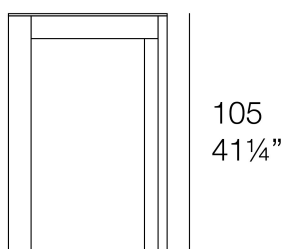

Info

Description

POSIDONIA Mesa Alta 70
POSIDONIA High Table 27 1/2"