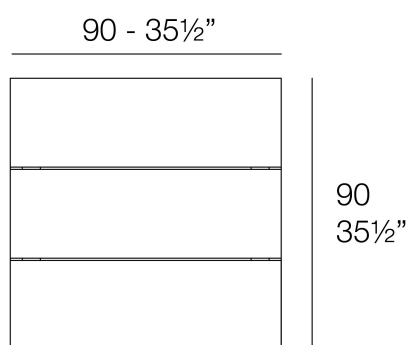

Info

Description

Weight: 20 Kg

POSIDONIA Mesa 90x90x22
POSIDONIA Coffee Table 35¹/₂"x35¹/₂"x8³/₄"