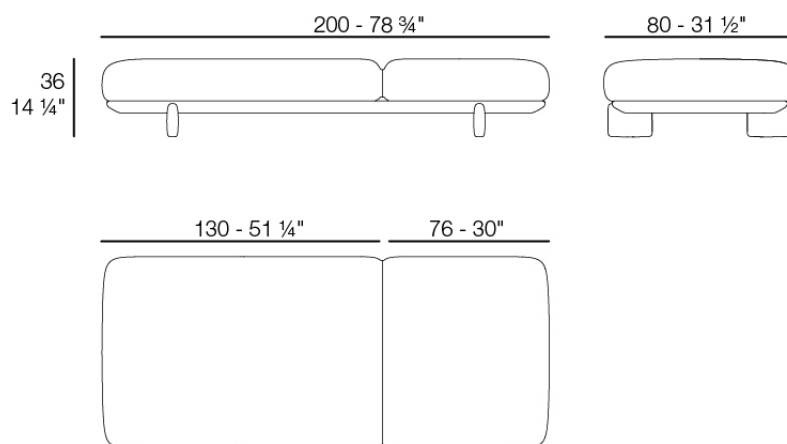

Info

Description

MILOS Tumbona
MILOS Sun Chaise
Ref. 70013