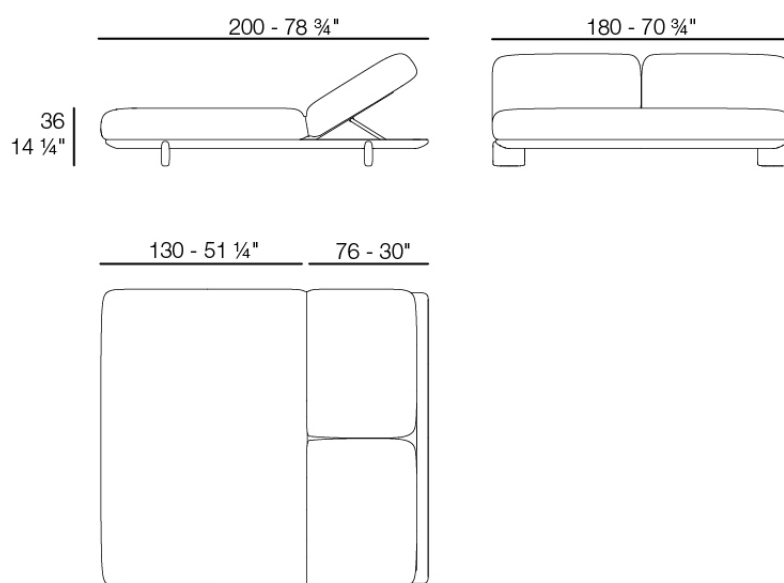

Info

Description

MILOS Daybed
MILOS Daybed
Ref. 70012