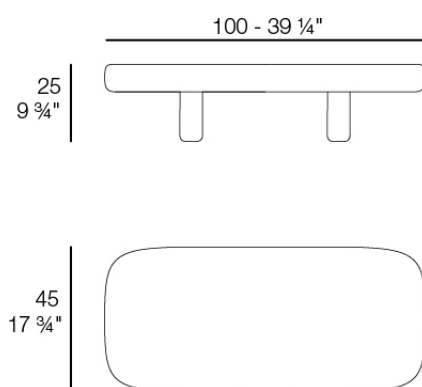

Info

Description

Weight: 70 Kg

MILOS Mesa Centro 100x100
MILOS Low Table 39 1/4 x 39 1/4"
Ref. 70016

Finishes

aluminium

ALUMINIUM

Ref. 70016

Info

Description

Weight: 51 Kg

MILOS Mesa Centro 80 x 80
MILOS Low Table 39 1/4 x 39 1/4"
Ref. 70019

Finishes

aluminium

ALUMINIUM

Ref. 70019

Info

Description

Weight: 36 Kg

MILOS Mesa Centro 100 x 45
MILOS Low Table 39 1/4 x 17 3/4"
Ref. 70017

Finishes

aluminium

ALUMINIUM

Ref. 70017

Info

Description

Weight: 30 Kg

MILOS Mesa Centro 80 x 45
MILOS Low Table 31 1/2 x 17 3/4"
Ref. 70018

Finishes

aluminium

ALUMINIUM

Ref. 70018