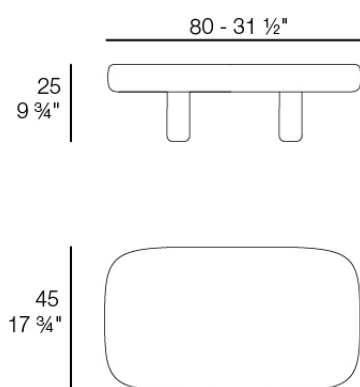

Info

Description

Weight: 70 Kg

MILOS Mesa Centro 100x100
MILOS Low Table 39 1/4 x 39 1/4"
Ref. 70016

Finishes

aluminium

ALUMINIUM

Ref. 70016

Info

Description

Weight: 51 Kg

MILOS Mesa Centro 80 x 80
MILOS Low Table 39 1/4 x 39 1/4"
Ref. 70019

Finishes

aluminium

ALUMINIUM

Ref. 70019

Info

Description

Weight: 36 Kg

MILOS Mesa Centro 100 x 45
MILOS Low Table 39 1/4 x 17 3/4"
Ref. 70017

Finishes

aluminium

ALUMINIUM

Ref. 70017

Info

Description

Weight: 30 Kg

MILOS Mesa Centro 80 x 45
MILOS Low Table 31 1/2 x 17 3/4"
Ref. 70018

Finishes

aluminium

ALUMINIUM

Ref. 70018