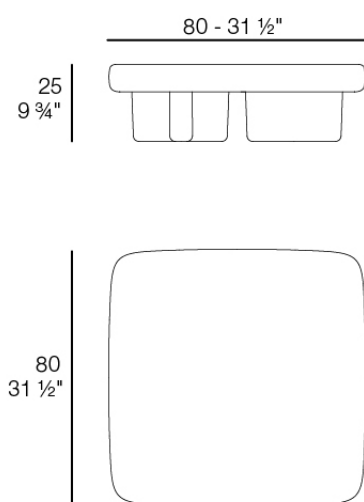

Info

Description

Weight: 69 Kg

MILOS Mesa Centro D110
MILOS Low Table D 43 1/4"
Ref. 70015

Finishes

aluminium

ALUMINIUM

Ref. 70015

Info

Description

Weight: 70 Kg

MILOS Mesa Centro 100x100
MILOS Low Table 39 1/4 x 39 1/4"
Ref. 70016

Finishes

aluminium

ALUMINIUM

Ref. 70016

Info

Description

Weight: 51 Kg

MILOS Mesa Centro 80 x 80
MILOS Low Table 39 1/4 x 39 1/4"
Ref. 70019

Finishes

aluminium

ALUMINIUM

Ref. 70019

Info

Description

Weight: 36 Kg

MILOS Mesa Centro 100 x 45
MILOS Low Table 39 1/4 x 17 3/4"
Ref. 70017

Finishes

aluminium

ALUMINIUM

Ref. 70017