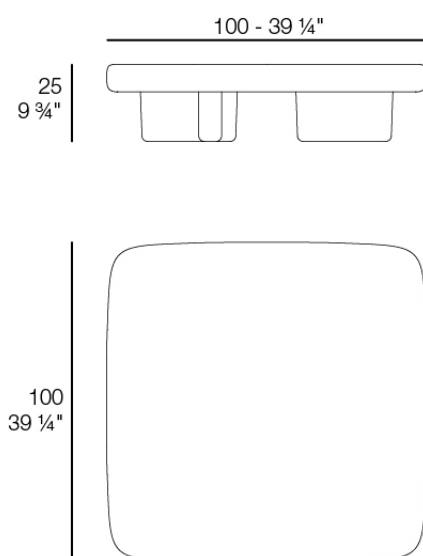

Info

Description

Weight: 69 Kg

MILOS Mesa Centro D110
MILOS Low Table D 43 1/4"
Ref. 70015

Finishes

aluminium

ALUMINIUM

Ref. 70015

Info

Description

Weight: 70 Kg

MILOS Mesa Centro 100x100
MILOS Low Table 39 1/4 x 39 1/4"
Ref. 70016

Finishes

aluminium

ALUMINIUM

Ref. 70016

Info

Description

Weight: 51 Kg

MILOS Mesa Centro 80 x 80
MILOS Low Table 39 1/4 x 39 1/4"
Ref. 70019

Finishes

aluminium

ALUMINIUM

Ref. 70019

Info

Description

Weight: 36 Kg

MILOS Mesa Centro 100 x 45
MILOS Low Table 39 1/4 x 17 3/4"
Ref. 70017

Finishes

aluminium

ALUMINIUM

Ref. 70017