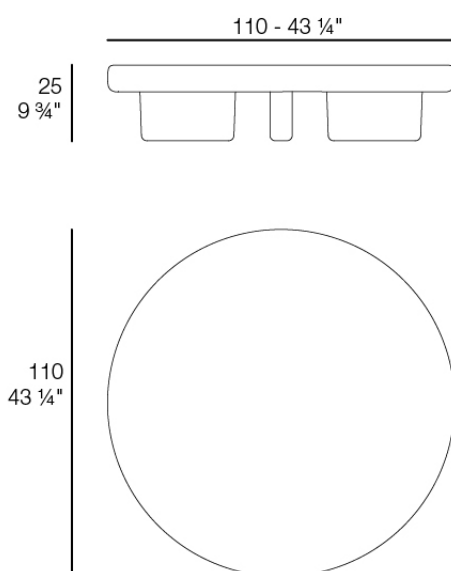

Info

Description

Weight: 69 Kg

MILOS Mesa Centro D110
MILOS Low Table D 43 1/4"
Ref. 70015

Finishes

aluminium

ALUMINIUM

Ref. 70015

Info

Description

Weight: 70 Kg

MILOS Mesa Centro 100x100
MILOS Low Table 39 1/4 x 39 1/4"
Ref. 70016

Finishes

aluminium

ALUMINIUM

Ref. 70016

Info

Description

Weight: 51 Kg

MILOS Mesa Centro 80 x 80
MILOS Low Table 39 1/4 x 39 1/4"
Ref. 70019

Finishes

aluminium

ALUMINIUM

Ref. 70019

Info

Description

Weight: 36 Kg

MILOS Mesa Centro 100 x 45
MILOS Low Table 39 1/4 x 17 3/4"
Ref. 70017

Finishes

aluminium

ALUMINIUM

Ref. 70017