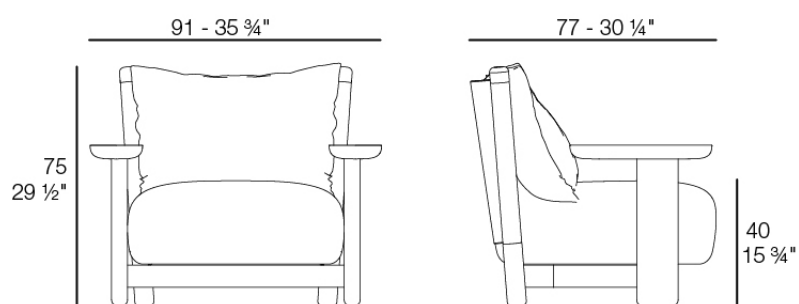

Info

Description

Weight: 25 Kg

MILOS Butaca Madera
MILOS Wood Armchair
Ref. 70001