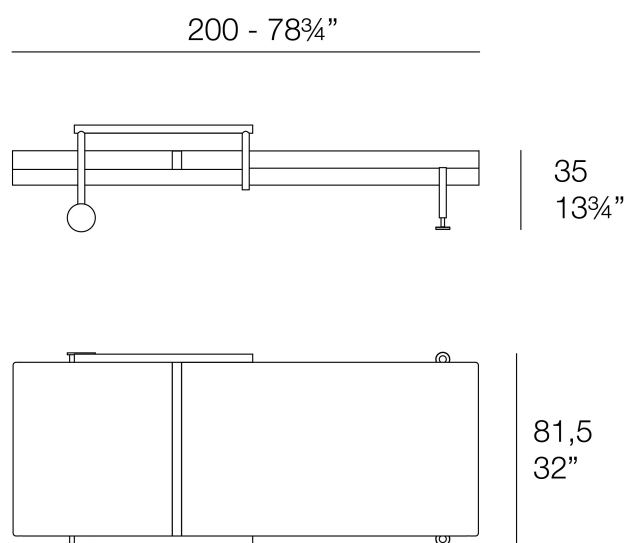

Info

Description

HAMPTONS Tumbona
HAMPTONS Sun Lounger

Finishes

aluminium

ALUMINIUM

Ref. 54809

white