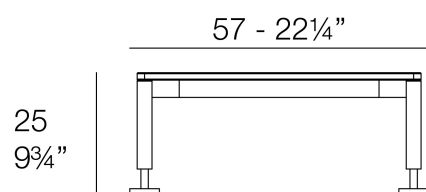

Info

Description

HAMPTONS Mesa Tumbona
HAMPTONS Sun Lounger Table

Finishes

aluminium

ALUMINIUM

Ref. 54813

white