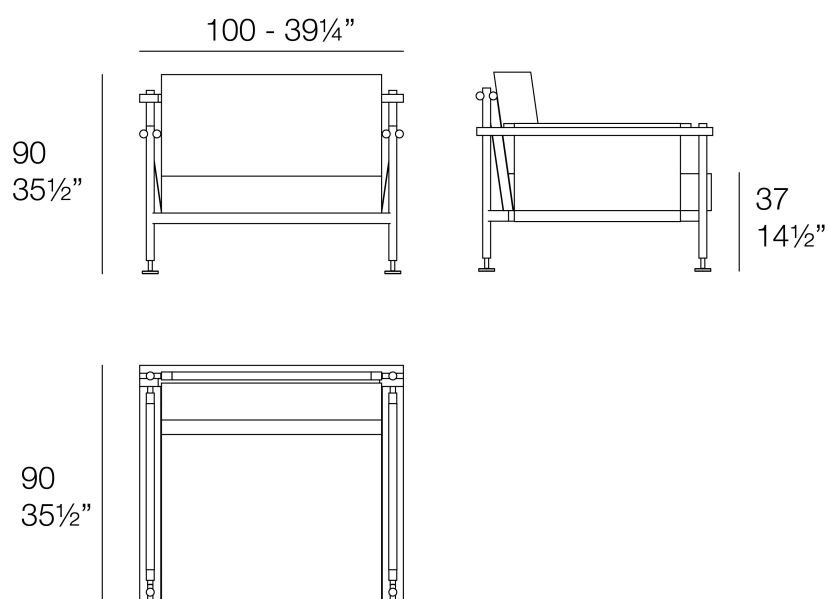

Info

Description

HAMPTONS Butaca
HAMPTONS Lounge Chair

Finishes

aluminium

ALUMINIUM

Ref. 54800

white