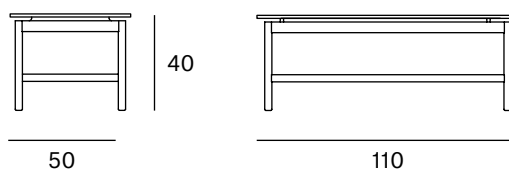

TOP: Ash wood veneered board. Natural and black.

Dimensions

ORIGIN 100% Made in Spain

WARRANTY 5 years

There is a five-year warranty against manufacturing defects (materials and workmanship). Wear and tear and damage to the product are not covered by this warranty. User claims under this warranty must be submitted to the distributor of the product.