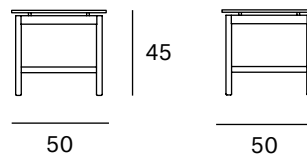

Ref: 302001

Materials

LEGS: Solid ash wood. Natural and black.
TOP: Marquina and Carrara Marble.

Dimensions

ORIGIN 100% Made in Spain

WARRANTY 5 years

There is a five-year warranty against manufacturing defects (materials and workmanship). Wear and tear and damage to the product are not covered by this warranty. User claims under this warranty must be submitted to the distributor of the product.