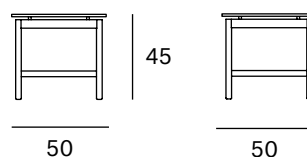

Ref: 303001

Materials

LEGS: Solid ash wood. Natural and black.

TOP: Ash wood veneered board. Natural and black.

Dimensions

ORIGIN 100% Made in Spain

WARRANTY 5 years

There is a five-year warranty against manufacturing defects (materials and workmanship). Wear and tear and damage to the product are not covered by this warranty. User claims under this warranty must be submitted to the distributor of the product.