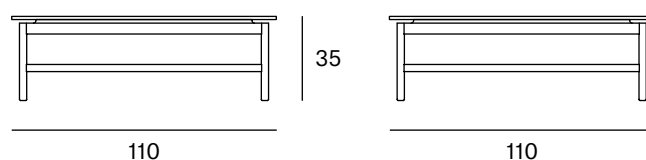

Ref: 302003

Materials

LEGS: Solid ash wood. Natural and black.

TOP: Marquina and Carrara Marble.

Dimensions

ORIGIN 100% Made in Spain

WARRANTY 5 years

There is a five-year warranty against manufacturing defects (materials and workmanship). Wear and tear and damage to the product are not covered by this warranty. User claims under this warranty must be submitted to the distributor of the product.