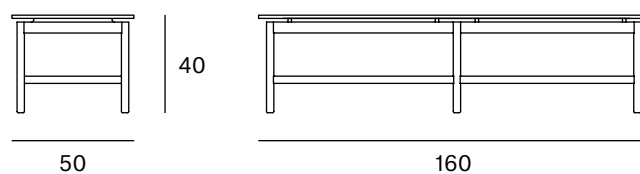

TOP: Ash wood veneered board. Natural and black.

Dimensions

ORIGIN 100% Made in Spain

WARRANTY 5 years

There is a five-year warranty against manufacturing defects (materials and workmanship). Wear and tear and damage to the product are not covered by this warranty. User claims under this warranty must be submitted to the distributor of the product.