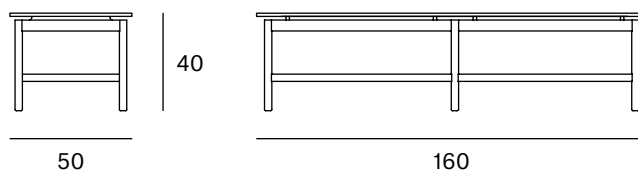

Ref: 302004

Materials

LEGS: Solid ash wood. Natural and black.

TOP: Marquina and Carrara Marble.

Dimensions

ORIGIN 100% Made in Spain

WARRANTY 5 years

There is a five-year warranty against manufacturing defects (materials and workmanship). Wear and tear and damage to the product are not covered by this warranty. User claims under this warranty must be submitted to the distributor of the product.