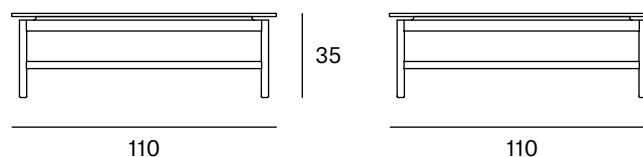

TOP: Ash wood veneered board. Natural and black.

Dimensions

ORIGIN 100% Made in Spain

WARRANTY 5 years

There is a five-year warranty against manufacturing defects (materials and workmanship). Wear and tear and damage to the product are not covered by this warranty. User claims under this warranty must be submitted to the distributor of the product.