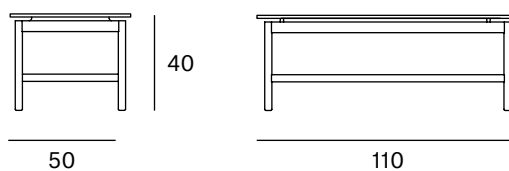

Ref: 302002

Materials

LEGS: Solid ash wood. Natural and black.

TOP: Marquina and Carrara Marble.

Dimensions

ORIGIN 100% Made in Spain

WARRANTY 5 years

There is a five-year warranty against manufacturing defects (materials and workmanship). Wear and tear and damage to the product are not covered by this warranty. User claims under this warranty must be submitted to the distributor of the product.