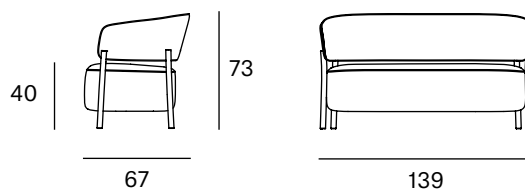

Ref: 630001

Materials

SEAT: Wood covered with polyurethane foam rubber of D. 32 kg and Fiber of 150 gr.

BACK: Wood covered with polyurethane foam rubber of D. 32 kg and Fiber of 150 gr.

LEGS: Solid ash wood. Natural and black.

Dimensions

ORIGIN 100% Made in Spain

WARRANTY 5 years

There is a five-year warranty against manufacturing defects (materials and workmanship). Wear and tear and damage to the product are not covered by this warranty. User claims under this warranty must be submitted to the distributor of the product.