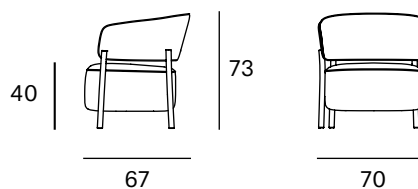

Dimensions

ORIGIN 100% Made in Spain

WARRANTY 5 years

There is a five-year warranty against manufacturing defects (materials and workmanship). Wear and tear and damage to the product are not covered by this warranty. User claims under this warranty must be submitted to the distributor of the product.