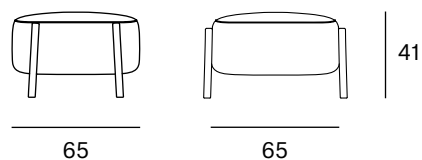

Ref: 930001

Materials

SEAT: Wood covered with polyurethane foam rubber of D. 32 kg and Fiber of 150 gr.

LEGS: Solid ash wood. Natural and black.

Dimensions

ORIGIN 100% Made in Spain

WARRANTY 5 years

There is a five-year warranty against manufacturing defects (materials and workmanship). Wear and tear and damage to the product are not covered by this warranty. User claims under this warranty must be submitted to the distributor of the product.