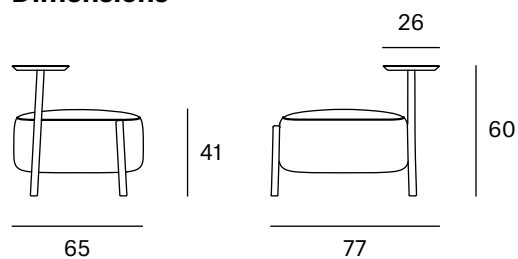

Ref: 930004

Materials

SEAT: Wood covered with polyurethane foam rubber of D. 32 kg and Fiber of 150 gr.

LEGS & TABLE: Solid ash wood.
Natural and black.

Dimensions

ORIGIN 100% Made in Spain

WARRANTY 5 years