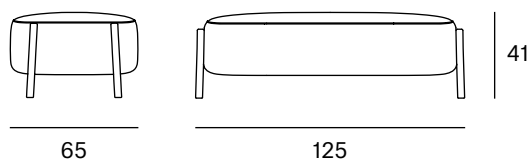

Natural

Black

Ref: 930002

Materials

SEAT: Wood covered with polyurethane foam rubber of D. 32 kg and Fiber of 150 gr.

LEGS: Solid ash wood. Natural and black.

Dimensions

ORIGIN 100% Made in Spain