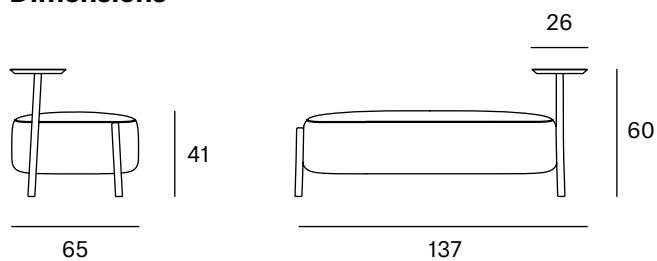

Natural

Black

Ref: 930005

Materials

SEAT: Wood covered with polyurethane foam rubber of D. 32 kg and Fiber of 150 gr.

LEGS & TABLE: Solid ash wood.
Natural and black.

Dimensions

ORIGIN 100% Made in Spain