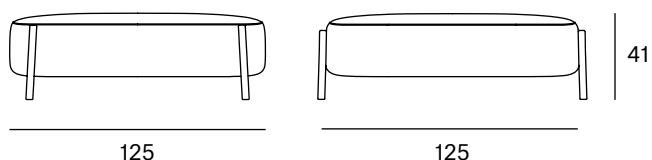

Natural

Black

Ref: 930003

Materials

SEAT: Wood covered with polyurethane foam rubber of D. 32 kg and Fiber of 150 gr.

LEGS: Solid ash wood. Natural and black.

Dimensions

ORIGIN 100% Made in Spain