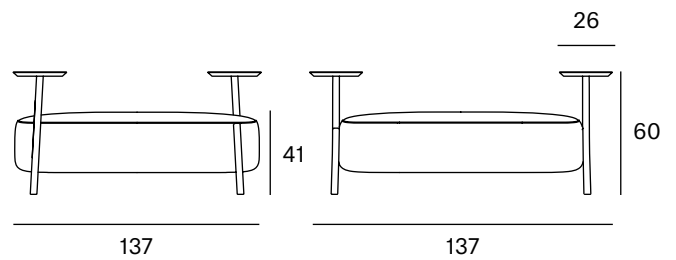

Natural

Black

Ref: 930006

Materials

SEAT: Wood covered with polyurethane foam rubber of D. 32 kg and Fiber of 150 gr.

LEGS & TABLES: Solid ash wood.
Natural and black.

Dimensions

ORIGIN 100% Made in Spain