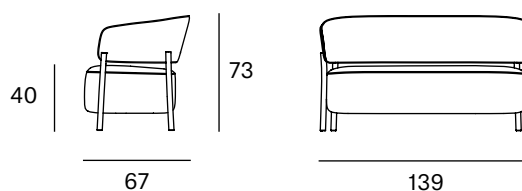

Dimensions

ORIGIN 100% Made in Spain

WARRANTY 5 years

There is a five-year warranty against manufacturing defects (materials and workmanship). Wear and tear and damage to the product are not covered by this warranty. User claims under this warranty must be submitted to the distributor of the product.