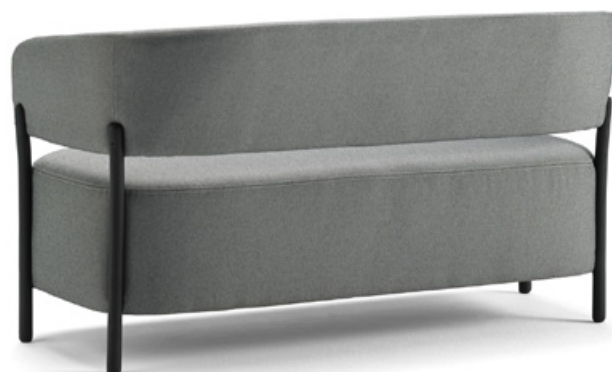

Ref: 630000

Materials

SEAT: Wood covered with polyurethane foam rubber of D. 32 kg and Fiber of 150 gr.

BACK: Wood covered with polyurethane foam rubber of D. 32 kg and Fiber of 150 gr.

LEGS: Black lacquered metal F1.