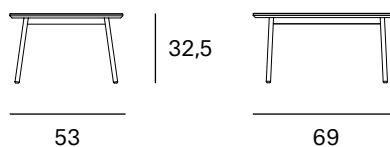

Dimensions

ORIGIN 100% Made in Spain

WARRANTY 5 years

There is a five-year warranty against manufacturing defects (materials and workmanship). Wear and tear and damage to the product are not covered by this warranty. User claims under this warranty must be submitted to the distributor of the product.