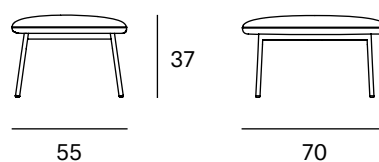

Dimensions

ORIGIN 100% Made in Spain

WARRANTY 5 years

There is a five-year warranty against manufacturing defects (materials and workmanship). Wear and tear and damage to the product are not covered by this warranty. User claims under this warranty must be submitted to the distributor of the product.