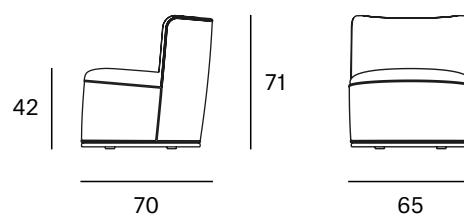

Ref: 202101

---

**Materials**

**STRUCTURE:** Wood covered with polyurethane foam rubber of different densities and Fiber of 150 gr.

**LEGS:** Wood. Natural and black.

---

**Dimensions**

---