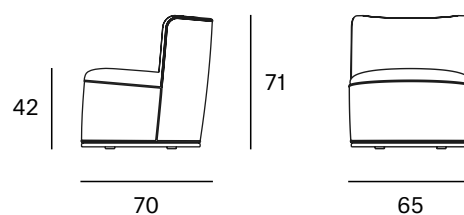

Ref: 202102

---

**Materials**

STRUCTURE: Wood covered with polyurethane foam rubber of different densities and Fiber of 150 gr.

LEGS: Swivel base. Black lacquered metal F1.

---

**Dimensions**

---