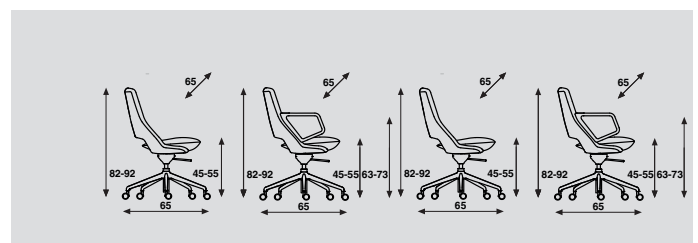

or

Zuma Low back with castors Flex

- 5-legged base
- Height adjustable,
- Base in structure powder coat or polished aluminum. If the base is polished, then the operating mechanism under the seat is always made of polished aluminum. If the base is powder coated, the operating mechanism under the seat is always carried out in black. Gas spring always chromed.
- With castors soft (for hard floors), breaking or with castors hard (for soft floors), breaking
- With tilt mechanism.
- Variable seat angel: 3,5°

- Upholstery category ① ② ③ ⑤

Zuma Low Back, star-base

models	star-base, swiveling, without return-mechanism, without arms	star-base, swiveling, without return-mechanism, with arms	star-base, swiveling, with returnmechanism, without arms	star-base, swiveling, with returnmechanism, with arms
width	59cm	66cm	59cm	66cm
meterage	200cm	200cm	200cm	200cm
weight	16,2kg	18,5kg	16,7kg	19kg
packing	0,46m3	0,46m3	0,46m3	0,46m3

Zuma Low Back, 5-legged with castors

models	5-legged, swiveling without arms	5-legged, swiveling with arms	Flex 5-legged, swiveling without arms with tilt mechanism	Flex 5-legged, swiveling with arms with tilt mechanism
width	65cm	65cm	65cm	65cm
meterage	200cm	200cm	200cm	200cm
weight	19,2kg	21,5kg	19,7kg	22kg
packing	0,46m3	0,46m3	0,46m3	0,46m3