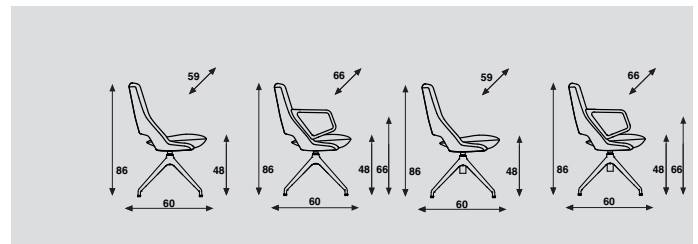

or

Zuma Low back with castors Flex

- 5-legged base
- Height adjustable,
- Base in structure powder coat or polished aluminum. If the base is polished, then the operating mechanism under the seat is always made of polished aluminum. If the base is powder coated, the operating mechanism under the seat is always carried out in black. Gas spring always chromed.
- With castors soft (for hard floors), breaking or with castors hard (for soft floors), breaking
- With tilt mechanism.
- Variable seat angel: 3,5°

Body:

- Steel wire framework
- Covered with moulded foam

Upholstery:

Depending on the chosen upholstery, after a while pleats will appear. This cannot be avoided.

Decorative stitching (cross stitch) possible in black, white, grey and beige.

- Upholstery category ① ② ③ ⑤

Zuma Low Back, star-base

models	star-base, swiveling, without return-mechanism, without arms	star-base, swiveling, without return-mechanism, with arms	star-base, swiveling, with returnmechanism, without arms	star-base, swiveling, with returnmechanism, with arms
width	59cm	66cm	59cm	66cm
meterage	200cm	200cm	200cm	200cm
weight	16,2kg	18,5kg	16,7kg	19kg
packing	0,46m3	0,46m3	0,46m3	0,46m3

Zuma Low Back, 5-legged with castors

models	5-legged, swiveling without arms	5-legged, swiveling with arms	Flex 5-legged, swiveling without arms with tilt mechanism	Flex 5-legged, swiveling with arms with tilt mechanism
width	65cm	65cm	65cm	65cm
meterage	200cm	200cm	200cm	200cm
weight	19,2kg	21,5kg	19,7kg	22kg
packing	0,46m3	0,46m3	0,46m3	0,46m3