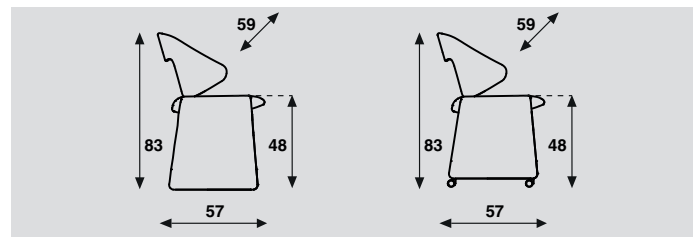

Suit

model	without castors	with castors
meterage	230cm	230cm
weight	13,5kg	13kg
packing	0,46m ³	0,46m ³