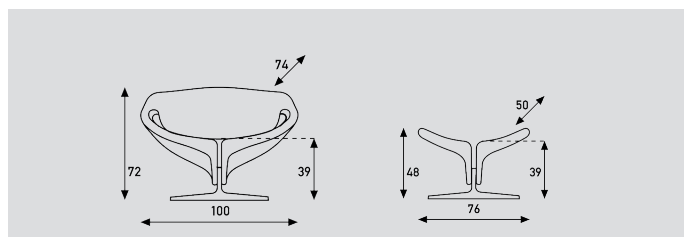

Base:

Multiplex foot.

High gloss laquered in;

- Ral 3000 red
- Ral 9005 black
- Ral 9010 white
- Silvergrey

With plastic gliders.

Frame:

Metal frame pasted over with webs and cutted foam.

Upholstery:

Upholstery category: ③

Ribbon

models	F 582 fauteuil	P 582 footstool
weight	35kg	18kg
packing	0,74m3	0,59m3