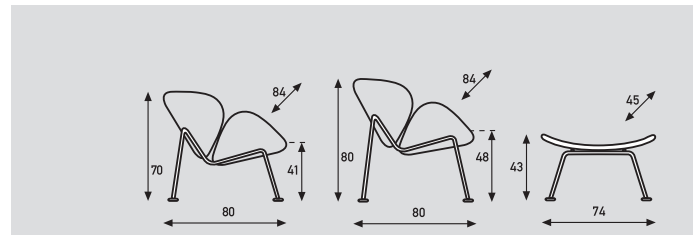

Orange Slice®

Artifort®

Pierre Paulin | 1960

Base:

- White steel
- Chromium or powdercoat.
- Black plastic gliders.
- F 437 = relaxed version
- F 437b = active version
- Orange Slice Junior: Maximum burdening 50 kg.

Seat- and back:

- 2 identical shells of pressed beech.
- Covered with moulded foam.

Upholstery:

- Upholstery category ①②③⑤

Orange Slice

models	F 437 chair low	F 437B chair high	P 437 footstool
meterage	245cm	245cm	105cm
weight	21kg	21kg	10kg
packing	0,64m ³	0,64m ³	0,25m ³

Orange Slice Junior

models	chair
meterage	183cm
weight	8,5kg
packing	0,41m ³