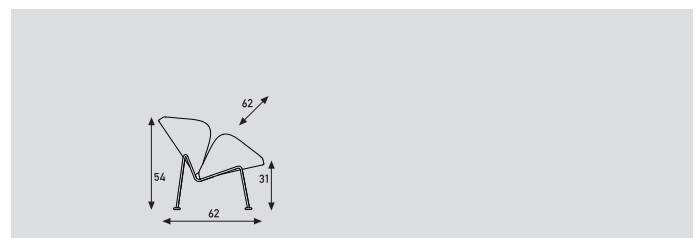

Orange Slice®

Artifort®

Pierre Paulin | 1960

Base:

- White steel
- Chromium or powdercoat.
- Black plastic gliders.
- F 437 = relaxed version
- F 437b = active version
- Orange Slice Junior: Maximum burdening 50 kg.

Seat- and back:

- 2 identical shells of pressed beech.
- Covered with moulded foam.

Upholstery:

- Upholstery category ①②③⑤

Orange Slice

models	F 437 chair low	F 437B chair high	P 437 footstool
meterage	245cm	245cm	105cm
weight	21kg	21kg	10kg
packing	0,64m ³	0,64m ³	0,25m ³