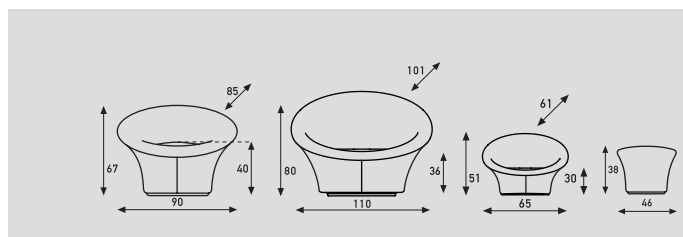

Mushroom®

Artifort®

Pierre Paulin | 1960

Base:

- Floor plate multiplex black.
- 5 plastic gliders.
- As option metal gliders or felt gliders.

Frame:

- Steel insert frame.
- Covered with foam.

Upholstery:

- Upholstery category chairs: ③
- Upholstery category footstool: ② ③

Mushroom

models	F 560 Mushroom	F 562 Big Mushroom	Mushroom junior	P 560 footstool
meterage	355cm	410cm	220cm	120cm
weight	20kg	22kg	8,5kg	5kg
packing	0,68m3	1,03m3	0,48m3	0,11m3