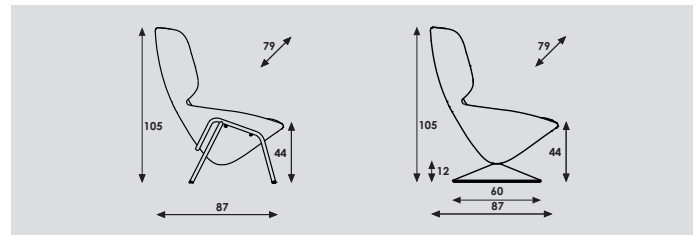

### Disc, swiveling Ø 600mm.

- In structure powder coating colour.
- Disc is delivered standard with a plastic ring at the bottom.

## Moon

<b>model</b>	armchair, 4-legged	armchair, disc, swiveling
<b>meterage</b>	341cm	341cm
<b>weight</b>	25kg	31,5cm
<b>packing</b>	1,1m3	1,1m3