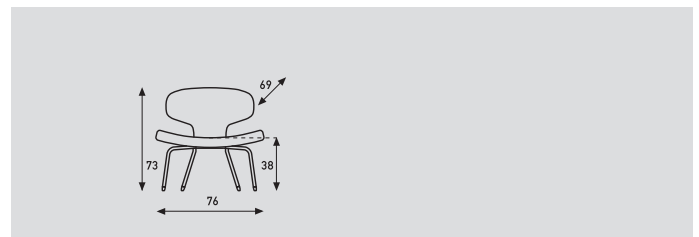

Libel

René Holten | 2000

Artifort®

Base:

- White steel Ø 19x2mm.
- Chromium or powder coat.
- Black plastic gliders.

Seat- and back:

- Shell of pressed beech.
- Covered with moulded foam.

Upholstery:

- Upholstery category **2 3 5**

Libel

models	chair without arm
meterage	195cm
weight	15kg
packing	0,64m3