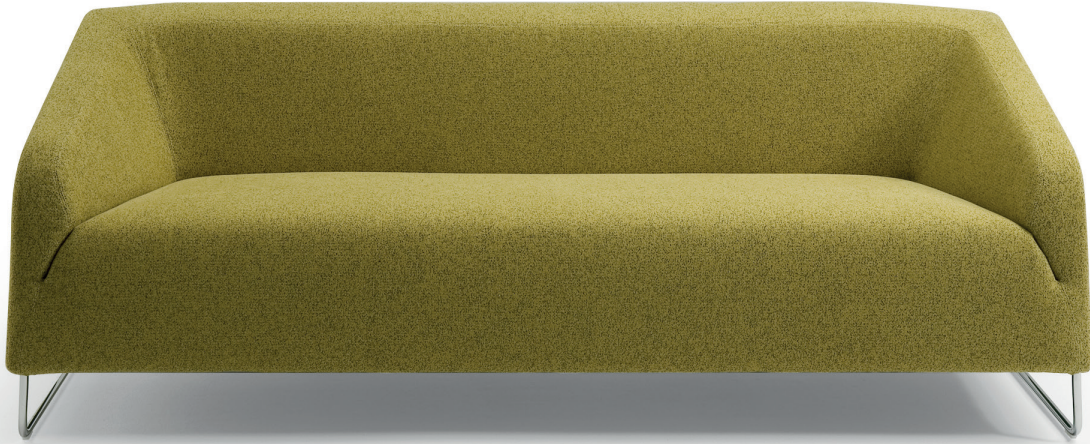

# Diva

## Base:

- Massive steel legs Ø 16mm.
- 4 gliders.
- Finish: chrome or powdercoat.

## Seat and back:

- Metal frame, nosag springs (seat).
- Covered with moulded foam.

## Diva

<b>models</b>	fauteuil	sofa 2 seater	sofa 2.5 seater
<b>width</b>	95cm	166cm	201cm
<b>meterage</b>	395cm	550cm	630cm
<b>weight</b>	37kg	71kg	85kg
<b>packing</b>	0,82 m3	1,73m3	2,02m3