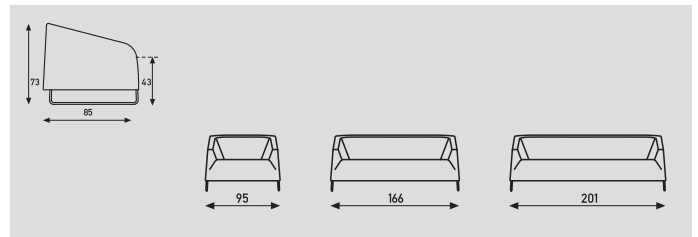

## Base:

- Massive steel legs Ø 16mm.
- 4 gliders.
- Finish: chrome or powdercoat.

## Diva

<b>models</b>	fauteuil	sofa 2 seater	sofa 2.5 seater
<b>width</b>	95cm	166cm	201cm
<b>meterage</b>	395cm	550cm	630cm
<b>weight</b>	37kg	71kg	85kg
<b>packing</b>	0,82 m3	1,73m3	2,02m3