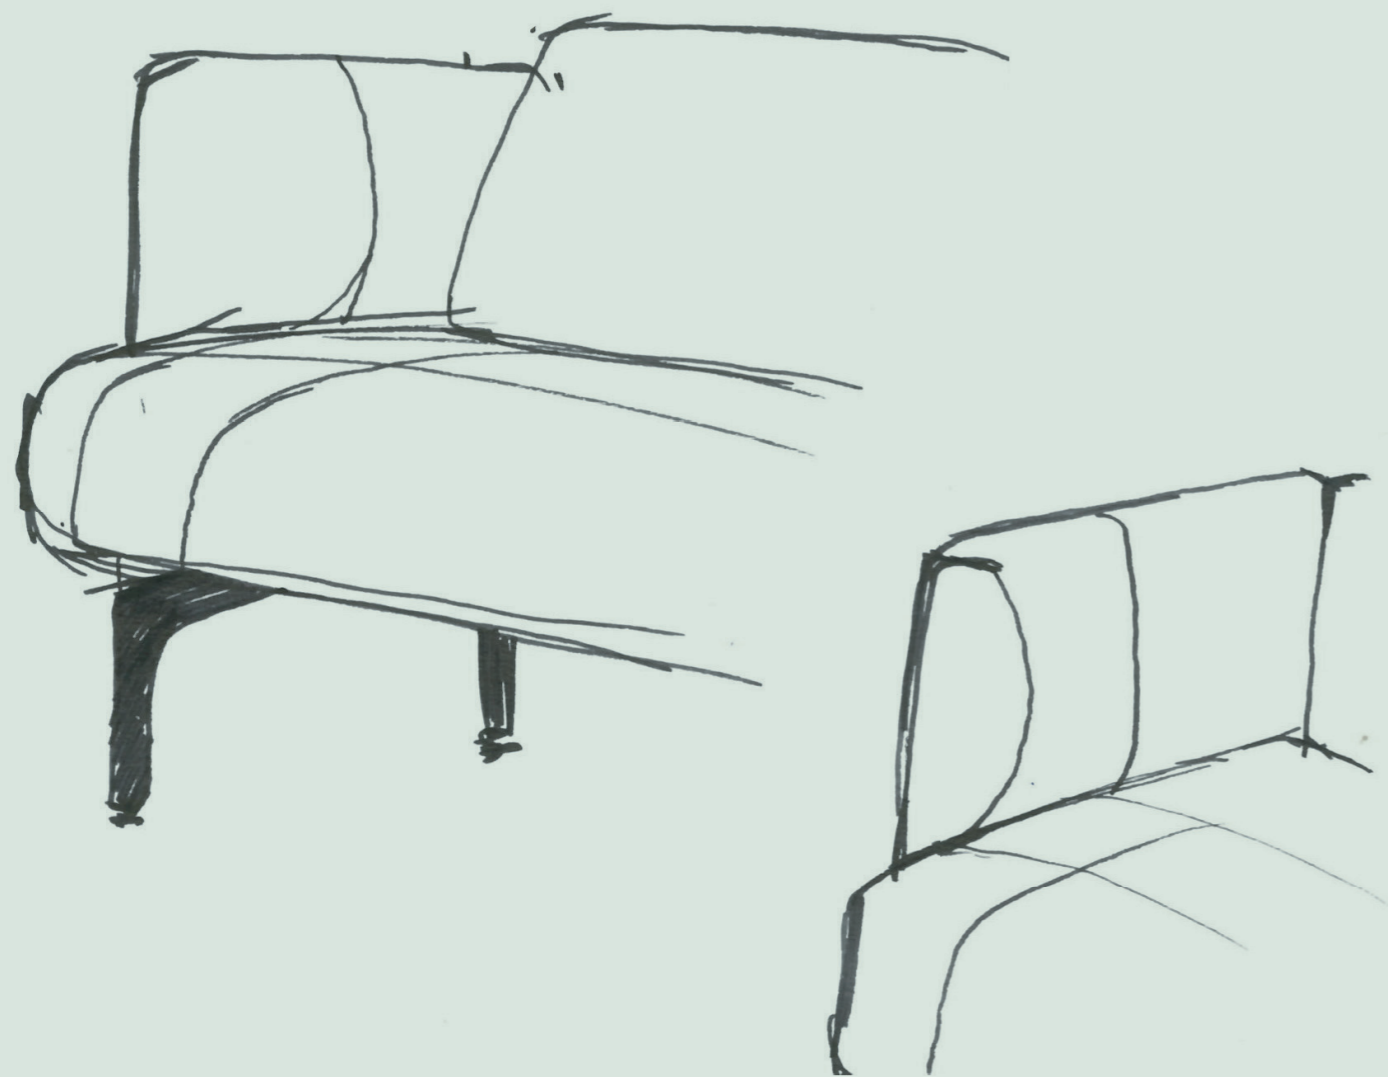

Arris is designed with a strong balance between functionality and aesthetics. The rounded, convex shape of the armrest provides perfect seating comfort as you nestle snugly in the corner of the sofa. The seat has been carefully designed with a straight shape, and made from foam in several hardnesses. This creates a sense of unity and a great deal of comfort when Arris is linked together to create a generous corner arrangement.