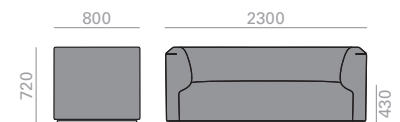

	COM cm. per unit	COL m2
1 units	648	9,4
10 units or more	648	

0,66 m3
 35,4 kg
 x1

COM COL 1 2 3 4 5 6 7 8 9 10 11 L1 L2 L3 L6

Swivel base upcharge
Aufpreis für Drehsockel

SF2115

2-seater sofa with upholstered seat and backrest and steel plinth base finished in polished chrome, white and black. Piping options are: coordinating with upholstery, white, black or sand color.

Sofa, 2-Sitzer, mit gepolsterter Sitzfläche und Rückenlehne. Sockel aus Stahl Ausführung glanzverchromt, weiss oder schwarz. Kedernaht verfübar mit der gleichen Polsterung, weiss, schwarz oder sand.

	COM cm. per unit	COL m2
1 units	900	10,8
10 units or more	900	

1,06 m3
 62,8 kg
 x1

COM COL 1 2 3 4 5 6 7 8 9 10 11 L1 L2 L3 L6

USB charging system
upcharge
Aufpreis für USB-Ladesystem

SF2116

3-seater sofa with upholstered seat and backrest and steel plinth base finished in polished chrome, white and black. Piping options are: coordinating with upholstery, white, black or sand color.