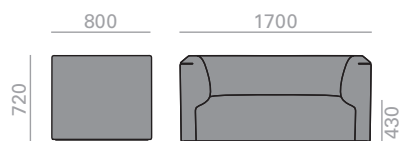

	COM cm. per unit	COL m2
1 units	648	9,4
10 units or more	648	

0,66 m3
 35,4 kg
 x1

COM COL 1 2 3 4 5 6 7 8 9 10 11 L1 L2 L3 L6

Swivel base upcharge
Aufpreis für Drehsockel

SF2115

2-seater sofa with upholstered seat and backrest and steel plinth base finished in polished chrome, white and black. Piping options are: coordinating with upholstery, white, black or sand color.