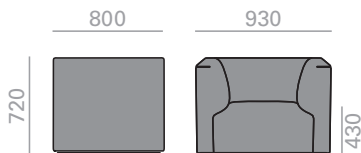

BU2114

Lounge chair with upholstered seat and backrest and steel plinth base finished in polished chrome, white and black. Piping options are: coordinating with upholstery, white, black or sand color. Optional swivel base.