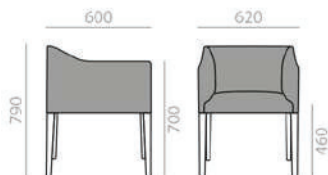

SO1267

Armchair with upholstered seat and backrest and 4 solid beech wood legs. Optional 4 casters.
Armlehnstuhl mit gepolsterter Sitzfläche und Rückenlehne. Vierfüssgestell aus massivem Buchenholz. Optional vier Rollen.

	COM cm. per unit	COL m2
1 units	210	4,1
10 units or more	210	

0,34 m3
11,1 kg
x1

COM COL 1 2 3 4 5 6 7 8 9 10 11 L1 L2 L3 L6

SERIE 600 Matte lacquered and premium upcharge
Aufpreis für Matt-und Premiumlackierung

SERIE 800 Bright lacquered upcharge
Aufpreis für Glanzlackierung

Casters upcharge
Aufpreis für Rollen

Measures +- 5 mm.
Masse +- 5 mm.