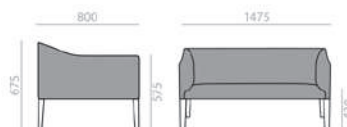

SF1265

2-seater sofa with upholstered seat and back and 4 solid beech wood legs.
Sofa 2-Sitzer, Sitz und Rücken gepolstert, 4-Fussgestell aus massiver Buche.

	COM cm. per unit	COL m2
1 units	500	9,8
10 units or more	500	

0,91 m3
23,9 kg
x1

COM COL 1 2 3 4 5 6 7 8 9 10 11 L1 L2 L3 L6

SERIE 600 Matte lacquered and premium upcharge
Aufpreis für Matt-und Premiumlackierung

SERIE 800 Bright lacquered upcharge
Aufpreis für Glanzlackierung