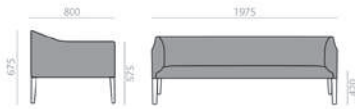

SERIE 800
 Bright lacquered upcharge
 Aufpreis für Glanzlackierung

BU1277

Lounge chair with upholstered seat and back and 4 injected aluminum legs base finished in polished aluminum, white or black.
 Sessel, Sitz und Rücken gepolstert, 4-Fussgestell aus Aluminium verfügbar in Alu poliert, weiss oder schwarz.

	COM cm. per unit	COL m2
1 units	380	7,4
10 units or more	380	

0,48 m3
 16,9 kg
 x1

COM COL 1 2 3 4 5 6 7 8 9 10 11 L1 L2 L3 L6

SF1278

2-seater sofa with upholstered seat and back and 4 injected aluminum legs base finished in polished aluminum, white or black.
 Sofa 2-Sitzer, Sitz und Rücken gepolstert, 4-Fussgestell aus Aluminium verfügbar in Alu poliert, weiss oder schwarz.

	COM cm. per unit	COL m2
1 units	500	9,8
10 units or more	500	

0,88 m3
 25,7 kg
 x1

COM COL 1 2 3 4 5 6 7 8 9 10 11 L1 L2 L3 L6

SF1279

3-seater sofa with upholstered seat and back and 4 injected aluminum legs base finished in polished aluminum, white or black.