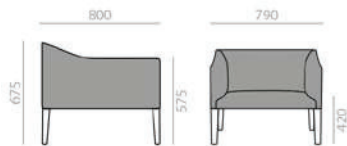

BU1264

Lounge chair with upholstered seat and back and 4 solid beech wood legs.
Sessel, Sitz und Rücken gepolstert, 4-Fussgestell aus massiver Buche.

	COM cm. per unit	COL m2
1 units	380	7,4
10 units or more	380	