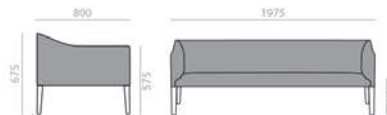

SF1266

3-seater sofa with upholstered seat and back and 4 solid beech wood legs.
Sofa 3-Sitzer, Sitz und Rücken gepolstert, 4-Fussgestell aus massiver Buche.

	COM cm. per unit	COL m2
1 units	560	11
10 units or more	560	

1,18 m3
30,4 kg
x1

COM COL 1 2 3 4 5 6 7 8 9 10 11 L1 L2 L3 L6

SERIE 600 Matte lacquered and premium upcharge
Aufpreis für Matt-und Premiumlackierung

SERIE 800 Bright lacquered upcharge
Aufpreis für Glanzlackierung