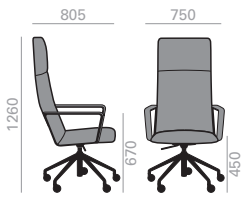

COM COL 1 2 3 4 5 6 7 8 9 10 11 L1 L2 L3 L6

SI1570

High back chair with upholstered shell and aluminum central base with 5 casters, swivel and pneumatic height adjustment. Available in polished aluminum, white or black. Additional options include: tilting mechanism and back finished in walnut veneer. Seat height range: 450-570 mm.

COM COL 1 2 3 4 5 6 7 8 9 10 11 L1 L2 L3 L6

SO1575

Low back armchair with upholstered shell, aluminum arms with upholstered top face and aluminum central base with 5 casters, swivel and pneumatic height adjustment. Available in polished aluminum, white or black. Additional options include tilting mechanism and back finished in walnut veneer. Height ranges: seat 450-570 mm./arms 670-790 mm.

0,55 m3  
23,5 kg  
x1

COM COL 1 2 3 4 5 6 7 8 9 10 11 L1 L2 L3 L6

SO1581

Intermediate back armchair with upholstered shell, aluminum arms with upholstered top face and aluminum central base with 5 casters, swivel and pneumatic height adjustment. Available in polished aluminum, white or black. Additional options include: tilting mechanism and back finished in walnut veneer. Height ranges: seat 450-570 mm./arms 670-790 mm.

0,68 m3  
27 kg  
x1

COM COL 1 2 3 4 5 6 7 8 9 10 11 L1 L2 L3 L6

SO1587

High back armchair with upholstered shell, aluminum arms with upholstered top face and aluminum central base with 5 casters, swivel and pneumatic height adjustment. Available in polished aluminum, white or black. Additional options include: tilting mechanism and back finished in walnut veneer. Height ranges: seat 450-570 mm./arms 670-790 mm.