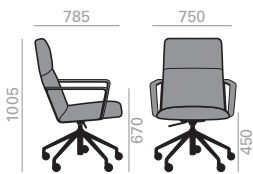

COM cm. per unit	COL m2
------------------	--------

Fully upholstered Gepolsterter Sitzschale		
1 units	150	3
10 units or more	130	

Walnut back Nussbaum Rückenlehne		
1 units	80	2,4
10 units or more	80	

0,55 m3  
23,5 kg  
x1

COM COL 1 2 3 4 5 6 7 8 9 10 11 L1 L2 L3 L6

SO1581

Intermediate back armchair with upholstered shell, aluminum arms with upholstered top face and aluminum central base with 5 casters, swivel and pneumatic height adjustment. Available in polished aluminum, white or black. Additional options include: tilting mechanism and back finished in walnut veneer. Height ranges: seat 450-570 mm./arms 670-790 mm.