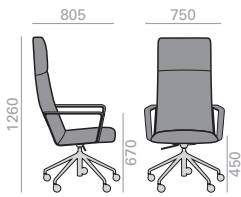

COM COL 1 2 3 4 5 6 7 8 9 10 11 L1 L2 L3 L6

SI1570

High back chair with upholstered shell and aluminum central base with 5 casters, swivel and pneumatic height adjustment. Available in polished aluminum, white or black. Additional options include: tilting mechanism and back finished in walnut veneer. Seat height range: 450-570 mm.

0,55 m3  
23,5 kg  
x1

COM COL 1 2 3 4 5 6 7 8 9 10 11 L1 L2 L3 L6

SO1581

Intermediate back armchair with upholstered shell, aluminum arms with upholstered top face and aluminum central base with 5 casters, swivel and pneumatic height adjustment. Available in polished aluminum, white or black. Additional options include: tilting mechanism and back finished in walnut veneer. Height ranges: seat 450-570 mm./arms 670-790 mm.

Armlehnstuhl, hohe Rückenlehne mit gepolsterter Sitzfläche. Armlehnen aus Alu mit gepolsterter Armauflage. 5-Sternfuss auf Rollen hö enverstellbar. Ausführung Alu poliert, weiss oder schwarz. Verfügbare Optionen: Kippmechanik und Rückenlehne aus Nussbaum. Höhenbereiche: Sitz 450-570 mm./Arme 670-790 mm.

COM COL 1 2 3 4 5 6 7 8 9 10 11 L1 L2 L3 L6

SO1589

High back armchair with upholstered shell, aluminum arms with upholstered top face and Eco thermo-polymer central base with 5 caster, swivel and pneumatic height adjustment, finished in black. Additional options include: tilting mechanism and back finished in walnut veneer. Height ranges: seat 450-570 mm./arms 670-790 mm.