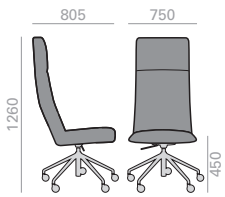

COM COL 1 2 3 4 5 6 7 8 9 10 11 L1 L2 L3 L6

SI1570

High back chair with upholstered shell and aluminum central base with 5 casters, swivel and pneumatic height adjustment. Available in polished aluminum, white or black. Additional options include: tilting mechanism and back finished in walnut veneer. Seat height range: 450-570 mm.

Stuhl, hohe Rückenlehne mit gepolsterter Sitzfläche und Rückenlehne und drehbarer 5-Sternfuss auf Rollen höhenverstellbar. Ausführung Alu poliert, weiss oder schwarz. Verfügbare Optionen: Kippmechanik und Rückenlehne aus Nussbaum. Sitzhöhenbereich: 450-570 mm.

COM cm. per unit	COL m2
------------------	--------

0,76 m3  
22 kg  
x1

Fully upholstered Gepolsterter Sitzschale		
1 units	160	3,25
10 units or more	160	

Walnut back Nussbaum Rückenlehne		
1 units	110	3
10 units or more	110	

COM COL 1 2 3 4 5 6 7 8 9 10 11 L1 L2 L3 L6

SI1571

High back chair with upholstered shell and Eco thermo-polymer central base with 5 casters, swivel and pneumatic height adjustment, finished in black. Additional options include: tilting mechanism and back finished in walnut veneer. Seat height range: 450-570 mm.