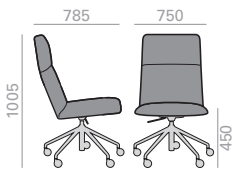

COM COL 1 2 3 4 5 6 7 8 9 10 11 L1 L2 L3 L6

SI1567

Intermediate back chair with upholstered shell and aluminum central base with 5 casters, swivel and pneumatic height adjustment. Finished in polished aluminum, white or black. Additional options include: tilting mechanism and back finished in walnut veneer. Seat height range: 450-570 mm.

Stuhl, mittel hohe Rückenlehne mit gepolsterter Sitzfläche und Rückenlehne und drehbarer 5-Sternfuss auf Rollen höhenverstellbar. Ausführung Alu poliert, weiss oder schwarz. Verfügbare Optionen: Kippmechanik und Rückenlehne aus Nussbaum Sitzhöhenbereich: 450-570 mm.

COM cm. per unit	COL m2
------------------	--------

0,51 m3  
18,5 kg  
x1

Fully upholstered Gepolsterter Sitzschale		
1 units	150	3
10 units or more	130	

Walnut back Nussbaum Rückenlehne		
1 units	80	2,4
10 units or more	80	

COM COL 1 2 3 4 5 6 7 8 9 10 11 L1 L2 L3 L6

SI1568

Intermediate back chair with upholstered shell and Eco thermo-polymer central base with 5 casters, swivel and pneumatic height adjustment, finished in black. Additional options include: tilting mechanism and back finished in walnut veneer. Seat height range: 450-570 mm.