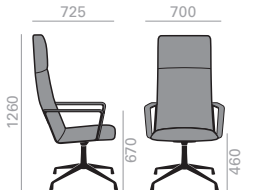

SO1579

Intermediate back armchair with upholstered shell, aluminum arms with upholstered top face and aluminum swivel 4-star base with self-return system and finished in polished aluminum, white or black. Additional options include: tilting mechanism and back finished in walnut veneer.

Armlehnstuhl, mittel hohe Rückenlehne mit gepolsterter Sitzfläche. Armlehnen aus Alu mit gepolsterter Armauflage. Drehbarer 4-Sternfuss aus Alu, mit Rückkehrmechanik. Ausführung in Alu poliert, weiss oder schwarz. Verfügbare Optionen: Kippmechanik und Rückenlehne aus Nussbaum.

COM cm. per unit	COL m2

Fully upholstered Gepolsterter Sitzschale		
1 units	150	3
10 units or more	130	

Walnut back Nussbaum Rückenlehne		
1 units	80	2,4
10 units or more	80	

0,55 m3
23,5 kg
x1

COM COL 1 2 3 4 5 6 7 8 9 10 11 L1 L2 L3 L6

SO1581

Intermediate back armchair with upholstered shell, aluminum arms with upholstered top face and aluminum central base with 5 casters, swivel and pneumatic height adjustment. Available in polished aluminum, white or black. Additional options include: tilting mechanism and back finished in walnut veneer. Height ranges: seat 450-570 mm./arms 670-790 mm.

Armlehnstuhl, mittel hohe Rückenlehne mit gepolsterter Sitzfläche. Armlehnen aus Alu mit gepolsterter Armauflage. 5-Sternfuss auf Rollen höhenverstellbar. Ausführung Alu poliert, weiss oder schwarz. Verfügbare Optionen: Kippmechanik und Rückenlehne aus Nussbaum. Höhenbereiche: Sitz 450-570 mm./Arme 670-790 mm.

COM cm. per unit	COL m2

Fully upholstered Gepolsterter Sitzschale		
1 units	150	3
10 units or more	130	

Walnut back Nussbaum Rückenlehne		
1 units	80	2,4
10 units or more	80	

0,61 m3
22 kg
x1

COM COL 1 2 3 4 5 6 7 8 9 10 11 L1 L2 L3 L6

SO1583