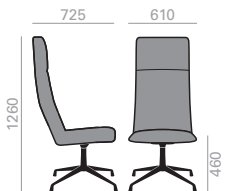

COM COL 1 2 3 4 5 6 7 8 9 10 11 L1 L2 L3 L6

SI1568

Intermediate back chair with upholstered shell and Eco thermo-polymer central base with 5 casters, swivel and pneumatic height adjustment, finished in black. Additional options include: tilting mechanism and back finished in walnut veneer. Seat height range: 450-570 mm.

Stuhl, mittel hohe Rückenlehne mit gepolsterter Sitzfläche und 5-Sternfuss auf Rollen aus Eco Terpolymer, höhenverstellbar. Ausführung g schwarz. Verfügbare Optionen: Kippmechanik und Rückenlehne aus Nussbaum. Sitzhöhenbereich: 450-570 mm.

COM cm. per unit	COL m2
------------------	--------

0,76 m3  
17,5 kg  
x1

Fully upholstered Gepolsterter Sitzschale		
1 units	150	3
10 units or more	150	

Walnut back Nussbaum Rückenlehne		
1 units	80	2,4
10 units or more	80	

COM COL 1 2 3 4 5 6 7 8 9 10 11 L1 L2 L3 L6

SI1569

High back chair with upholstered shell and aluminum swivel 4-star base with self-return system and finished in polished aluminum, white or black. Additional options include: tilting mechanism and back finished in walnut veneer.