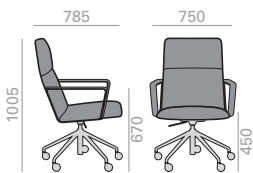

0,55 m3  
23,5 kg  
x1

COM COL 1 2 3 4 5 6 7 8 9 10 11 L1 L2 L3 L6

SO1581

Intermediate back armchair with upholstered shell, aluminum arms with upholstered top face and aluminum central base with 5 casters, swivel and pneumatic height adjustment. Available in polished aluminum, white or black. Additional options include: tilting mechanism and back finished in walnut veneer. Height ranges: seat 450-570 mm./arms 670-790 mm.

Armlehnstuhl, mittel hohe Rückenlehne mit gepolsterter Sitzfläche. Armlehnen aus Alu mit gepolsterter Armauflage. 5-Sternfuss auf Rollen höhenverstellbar. Ausführung Alu poliert, weiss oder schwarz. Verfügbare Optionen: Kippmechanik und Rückenlehne aus Nussbaum. Höhenbereiche: Sitz 450-570 mm./Arme 670-790 mm.

COM cm. per unit	COL m2
------------------	--------

Fully upholstered Gepolsterter Sitzschale		
1 units	150	3
10 units or more	130	

Walnut back Nussbaum Rückenlehne		
1 units	80	2,4
10 units or more	80	

0,61 m3  
22 kg  
x1

COM COL 1 2 3 4 5 6 7 8 9 10 11 L1 L2 L3 L6

SO1583

Intermediate back armchair with upholstered shell, aluminum arms with upholstered top face and Eco thermo-polymer central base with 5 casters, swivel and pneumatic height adjustment, finished in black. Additional options include: tilting mechanism and back finished in walnut veneer. Height ranges: seat 450-570 mm./arms 670-790 mm.