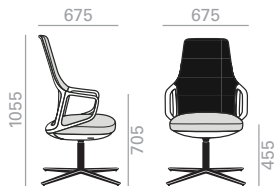

COM	COL	1	2	3	4	5	6	7	8	9	10	11	L1	L2	L3	L6
-----	-----	---	---	---	---	---	---	---	---	---	----	----	----	----	----	----

Headrest cushion upcharge
Aufpreis für Kopfstütze Kissen

Walnut back upcharge
Aufpreis für Rückenlehne in Nussbaum

COM	COL	1	2	3	4	5	6	7	8	9	10	11	L1	L2	L3	L6
-----	-----	---	---	---	---	---	---	---	---	---	----	----	----	----	----	----

SO2291 NEW

Medium back armchair with upholstered seat, backrest in technical fabric and central swivel aluminum base with 4 blades with return system available in polished aluminum, white or black finish.