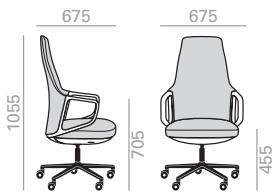

COM cm. per unit	COL m2
------------------	--------

Fully upholstered Gepolsterter Sitzschale		3
1 units	140	
10 units or more	140	

Walnut back Nussbaum Rückenlehne		3
1 units	140	
10 units or more	70	

0,57 m3
 23,9 kg
 x1

COM COL 1 2 3 4 5 6 7 8 9 10 11 L1 L2 L3 L6

Walnut back upcharge
 Aufpreis für Rückenlehne in Nussbaum

SO2286 **NEW**

Medium back armchair with upholstered seat and backrest and central swivel base, with tilting system, in aluminum with 5 wheels, adjustable in height and polished aluminum finish, white or black. Backrest option in walnut wood.