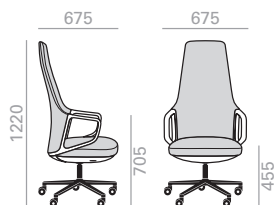

COM	COL	1	2	3	4	5	6	7	8	9	10	11	L1	L2	L3	L6
-----	-----	---	---	---	---	---	---	---	---	---	----	----	----	----	----	----

Headrest cushion upcharge
Aufpreis für Kopfstütze Kissen

Walnut back upcharge
Aufpreis für Rückenlehne in Nussbaum

COM	COL	1	2	3	4	5	6	7	8	9	10	11	L1	L2	L3	L6
-----	-----	---	---	---	---	---	---	---	---	---	----	----	----	----	----	----

SO2289

High-back armchair with upholstered seat and backrest and central swivel base, with tilting system, in aluminum with 5 wheels, adjust table in height and polished aluminum finish, white or black. Available options: backrest in walnut wood and headboard cushion