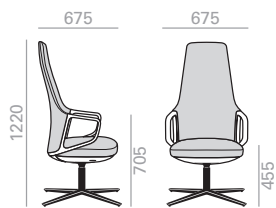

COM cm. per unit	COL m2
------------------	--------

Fully upholstered Gepolsterter Sitzschale		3
1 units	140	
10 units or more	140	

Walnut back Nussbaum Rückenlehne		3
1 units	140	
10 units or more	70	

0,57 m3
 23,6 kg
 x1

COM COL 1 2 3 4 5 6 7 8 9 10 11 L1 L2 L3 L6

Walnut back upcharge
 Aufpreis für Rückenlehne in Nussbaum

SO2288 **NEW**

High-back armchair with upholstered seat and backrest and central 4-star aluminum swivel base with return system available in polished aluminum, white or black finish. Available options: backrest in walnut wood and headboard cushion.