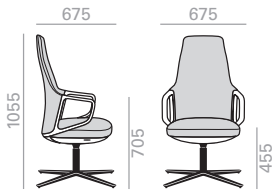

SO2285 **NEW**

Intermediate backrest armchair with upholstered seat and backrest and 4-star aluminum central swivel base with return system available in polished aluminum, white or black finish. Backrest option in walnut wood.