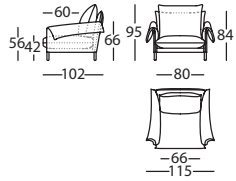

ALPINO by *Rafa García*, 2019

Brazo solapa / Arm with flap / Bras rabat

331.11.G.BS

ALPINO SILLON 115 BR SOLAPA
ALPINO ARMCHAIR 115 ARM W/FLAP
ALPINO FAUTEUIL 115 BRAS RABAT

0,70 m³ / 1 Pack. / 49,0 kg