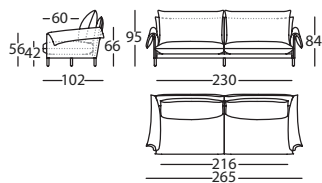

331.11.X.BS

ALPINO SOFA 265 BR SOLAPA
ALPINO SOFA 265 ARM W/FLAP
ALPINO CANAPE 265 BRAS RABAT

1,78 m³ / 1 Pack. / 96,0 kg