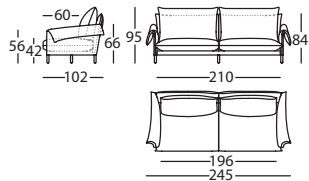

331.11.V.BS

ALPINO SOFA 245 BR SOLAPA
ALPINO SOFA 245 ARM W/FLAP
ALPINO CANAPE 245 BRAS RABAT

1,65 m³ / 1 Pack. / 89,0 kg