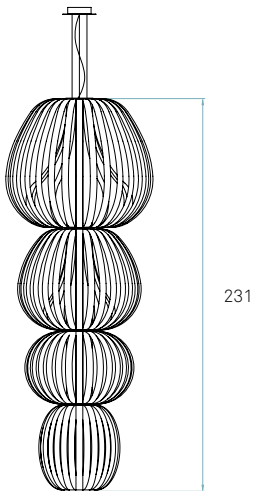

REF. TOT3 S LED 22 & TOT4 S LED 22
Totem 3 - Small & Totem 4 - Medium

Components

-  **Metal canopy**
Brushed Nickel
ø 14 cm - disc ø 20 cm
- Electrical cable**
Transparent 2 m drop
- Steel cable**
3 x 2 m drop

Weight
Gross - 25,9 Kg
Net - 9,9 Kg

 **Required**
Shade to base mount
Difficulty: *****

ø 73

 **LED**

LED
 **Linear Module**
20 x 5,5 W 350mA

Energy class
 **A+**
LED integrated

 **INFO**

Driver

Fluorescent Totem / MEDIUM SUSPENSION
by Burkhard Dämmer & Mariví Calvo

REF. TOT3 S 20, 28 & TOT4 S 20
Totem 3 - Small & Totem 4 - Medium

ø 86

References

-  TOT4 S
-  TOT4 S DIM
-  TOT4 S DIMRC

Certificates

Components

-  **Metal canopy**
Brushed Nickel
ø 14 cm - disc ø 20 cm
-  **Electrical cable**
Transparent 2 m drop
-  **Steel cable**
3 x 2 m drop

Packaging

-  **Box size**
Shades
box 1: 101 x 101 x 84 cm
0,857 m³ | 10,1Kg
box 2: 76 x 76 x 69 cm
0,399 m³ | 5,6 Kg
box 3: 66 x 66 x 52 cm
0,227 m³ | 6,8 Kg
box 4: 51 x 51 x 62 cm
0,161 m³ | 4,1 Kg
-  **Electrical kit**
box 5: 181 x 31 x 22 cm
0,123 m³ | 10,7 Kg
-  **Weight**
Gross - 37,3 Kg
Net - 13,7 Kg
-  **Required**
Shade to base mount
Difficulty: *****