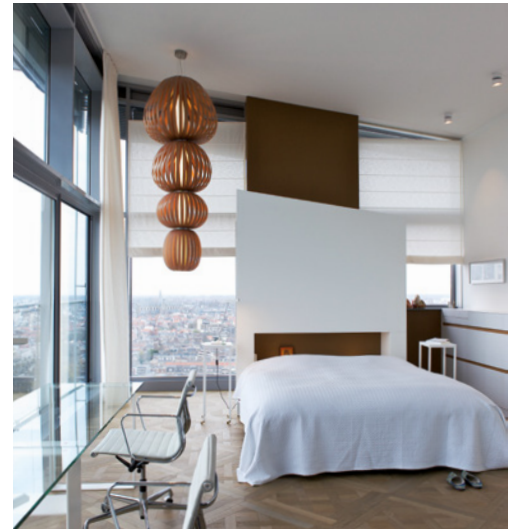

References

TOT4 S LED DIMO-10V

TOT4 S LED DIMBT

Certificates

Class I

Dimmable:
120 - 277V

Bluetooth Dimming:
220 - 240V

Wood shade colours

- 20 Ivory White
- 21 Natural Cherry
- 22 Natural Beech
- 24 Yellow
- 25 Orange
- 26 Red
- 28 Blue
- 29 Grey
- 30 Turquoise
- 31 Chocolate
- 32 Pink

REF. TOT4 S LED 21
Totem 4 - Medium

Components

Metal canopy
Brushed Nickel
ø 14 cm - disc ø 20 cm

Electrical cable
Transparent 2 m drop

Steel cable
3 x 2 m drop

Box size
Shades
box 1: 101 x 101 x 84 cm
0,857 m³ | 10,1 Kg
box 2: 76 x 76 x 69 cm
0,399 m³ | 5,6 Kg
box 3: 66 x 66 x 52 cm
0,227 m³ | 6,8 Kg
box 4: 51 x 51 x 62 cm
0,161 m³ | 4,1 Kg

Electrical kit
box 5: 181 x 31 x 22 cm
0,123 m³ | 9,7 Kg

Weight
Gross - 36,3 Kg
Net - 13,3 Kg

Required
Shade to base mount
Difficulty: *****

LED
Linear Module
28 x 5,5 W 350mA

Energy class
A+
LED integrated

Driver
 EFORE
3 units - Ref. RCL030-0900B
 EFORE
3 units - Ref. RCL030-0900B
+
Bluetooth Control - CASAMBI / ELT
1 unit - Ref. CBU - ASD

Driver housed in fixture.